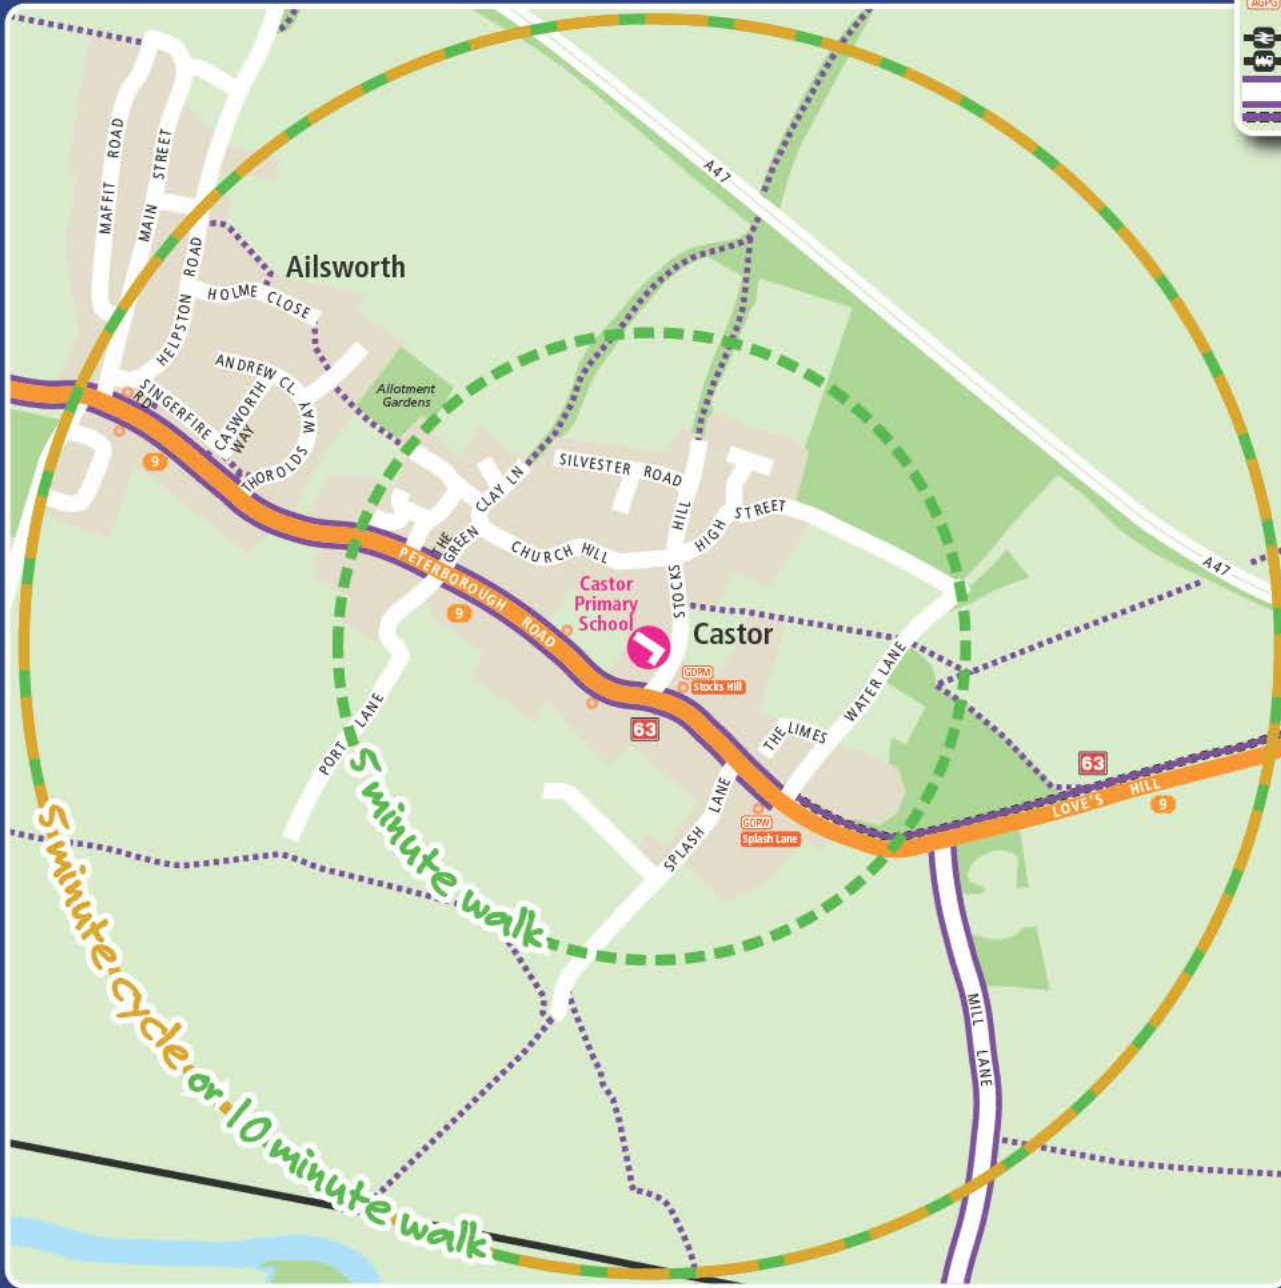

Get in the Zone at Castor School!

Are you in the zone? It takes less than 10 minutes to walk or cycle from the zones on the map to school, so give it a go! It makes you feel great and reduces congestion outside the school, making it safer too!

Outside the zone? Why not park at one of the boundary lines and walk the rest, car share with friends, or catch the bus to school?

Key

Buses running Monday to Friday...

- ...every 10 minutes
- ...every 10 and 20 minutes
- ...every 20 and 30 minutes
- ...between 30 and 60 minutes
- Less than hourly bus service
- Only operates in direction shown
- Bus stop
- Bus service terminus

Text & Go
Text 'PET' and the 4 letter code shown (e.g. PETAGPG) to 84268

National rail line and station
Heritage rail line and station

Recommended on-road cycle route
Traffic-free cycle and walking route

No cycling please walk
Signalled crossing
Level crossing
Subway
Zebra crossing
National Cycle Network route number
Green Wheel cycle route
Pedestrian area
Walking route

Digital Cartography by Pindar
01296 390100 www.pindar.com