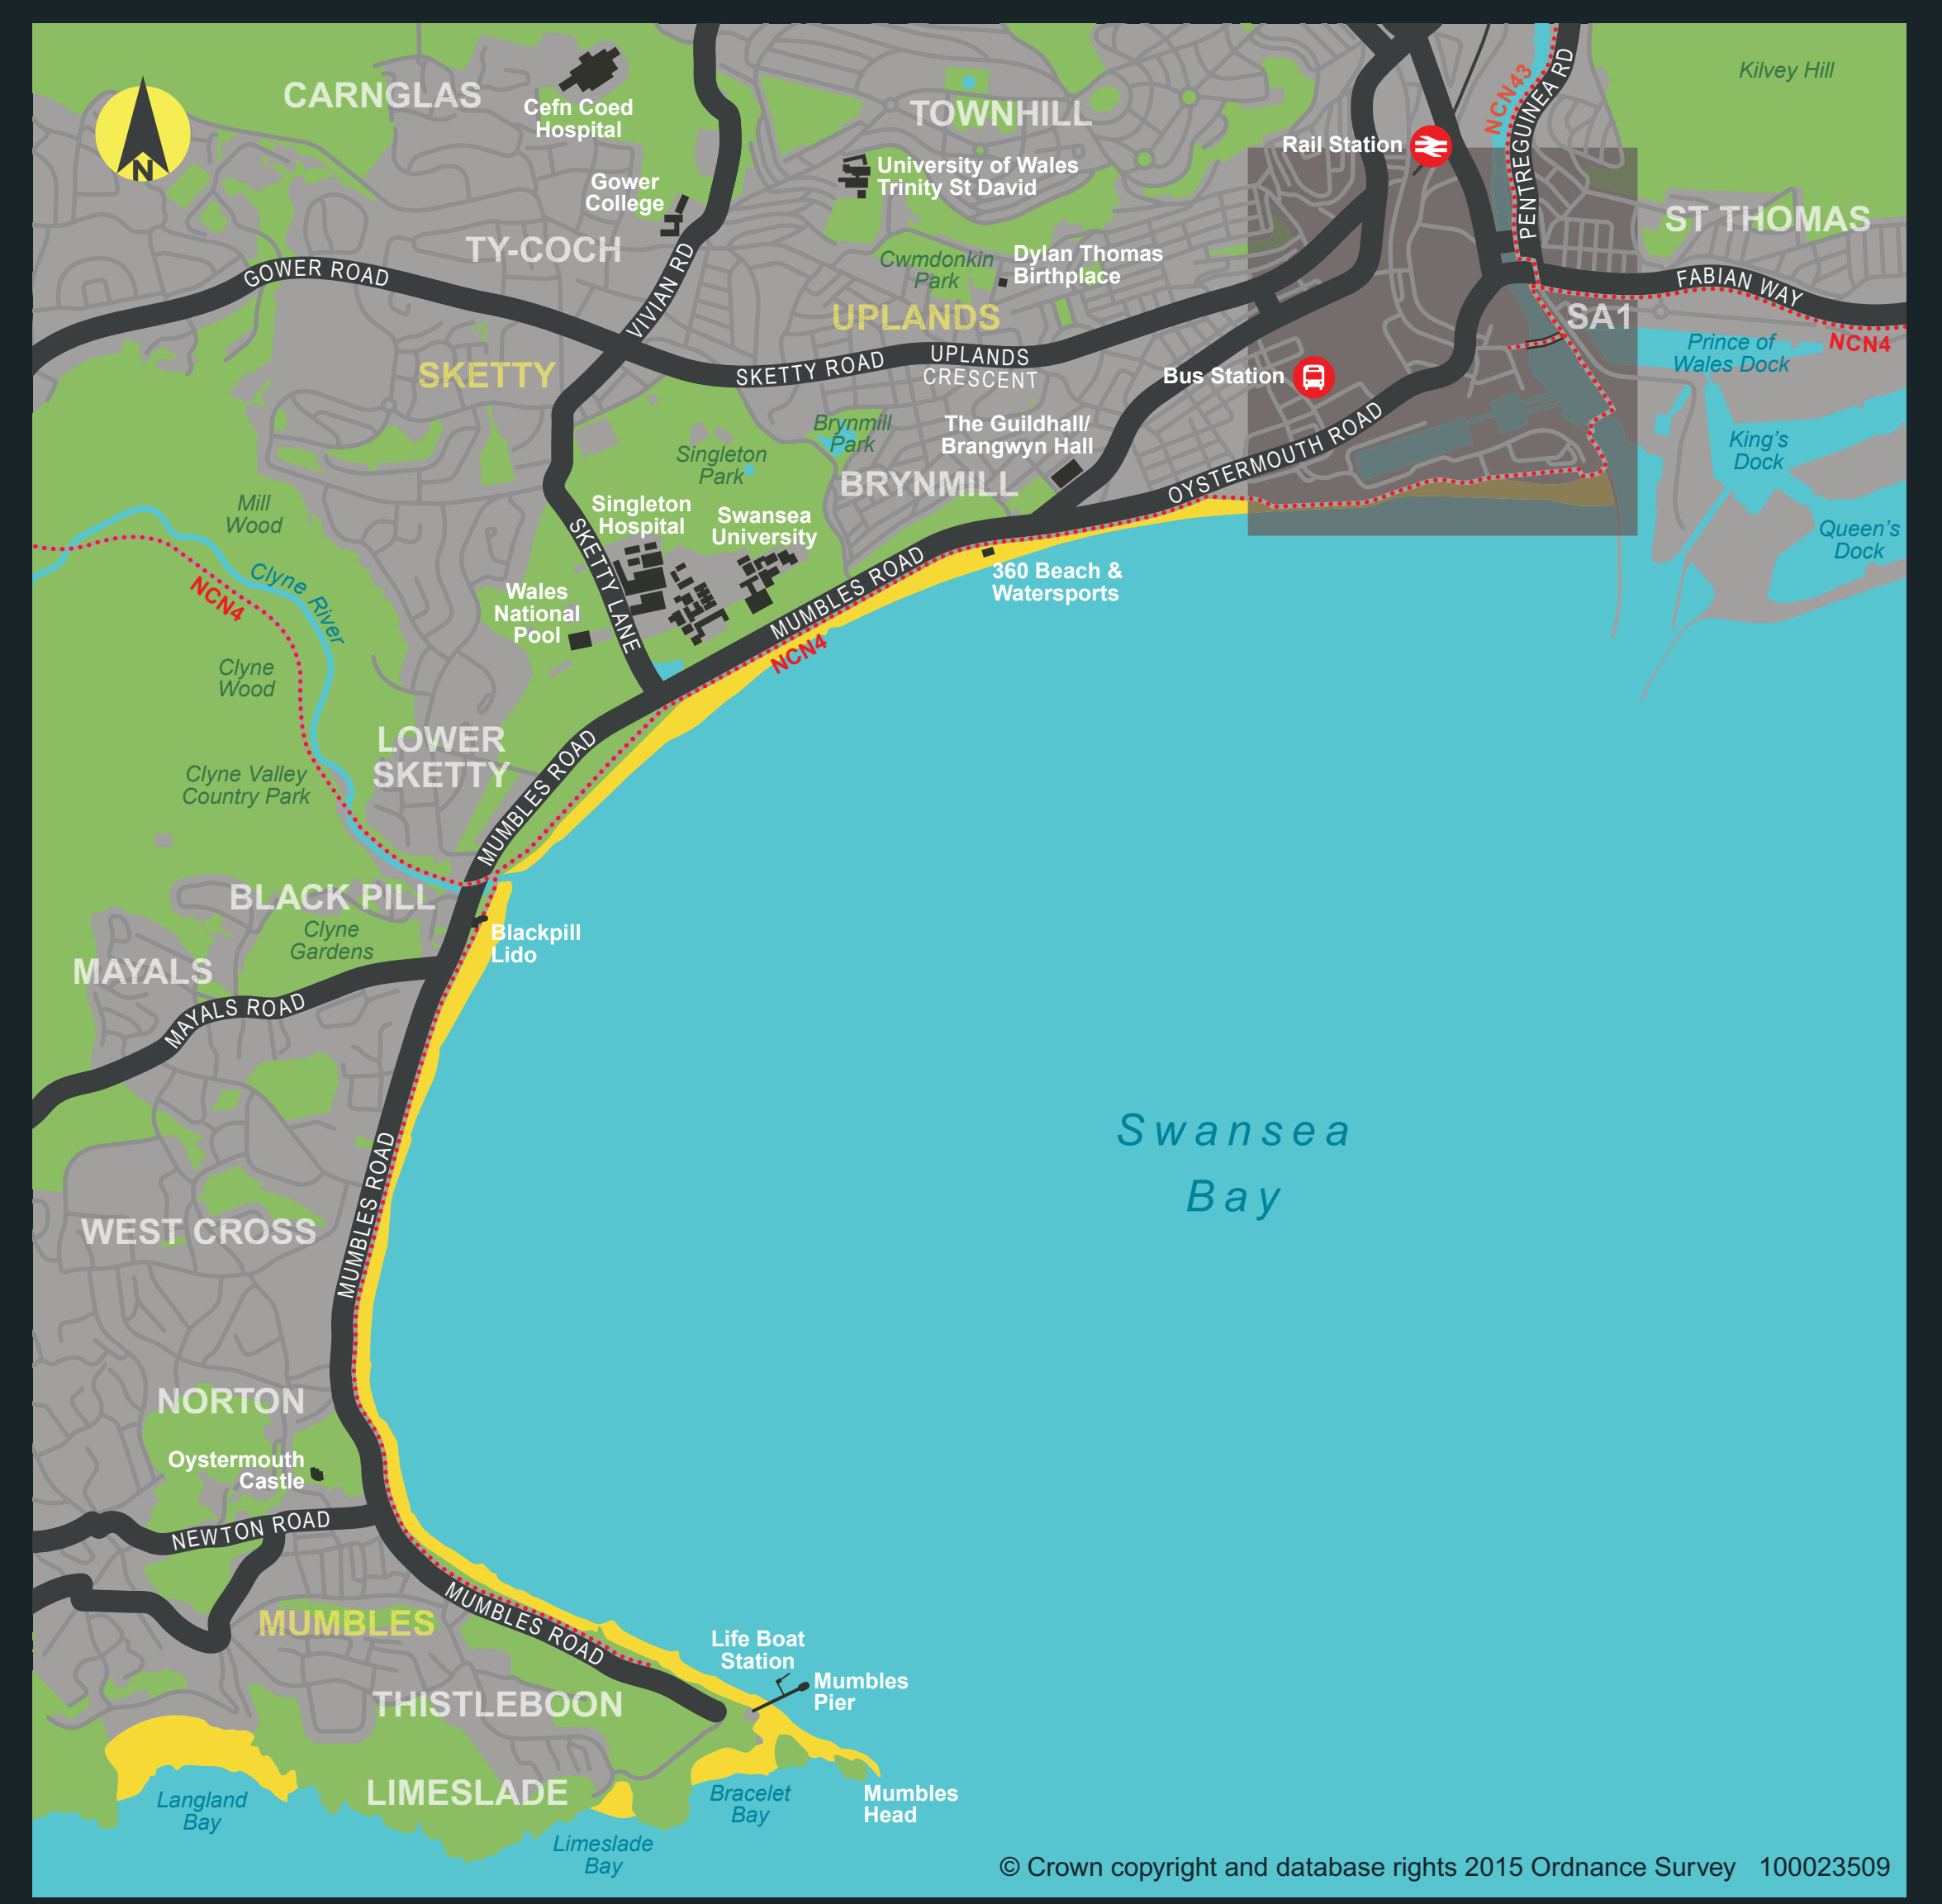

Key

	Bus Station		Public Toilets		National Cycle Route 4
	Rail Station		Tourist Information Centre		National Cycle Route 43
	Taxi Rank		Marina		Other Cycle Route
	Public Car Park		Swansea Mobility Hire		Wales Coast Path