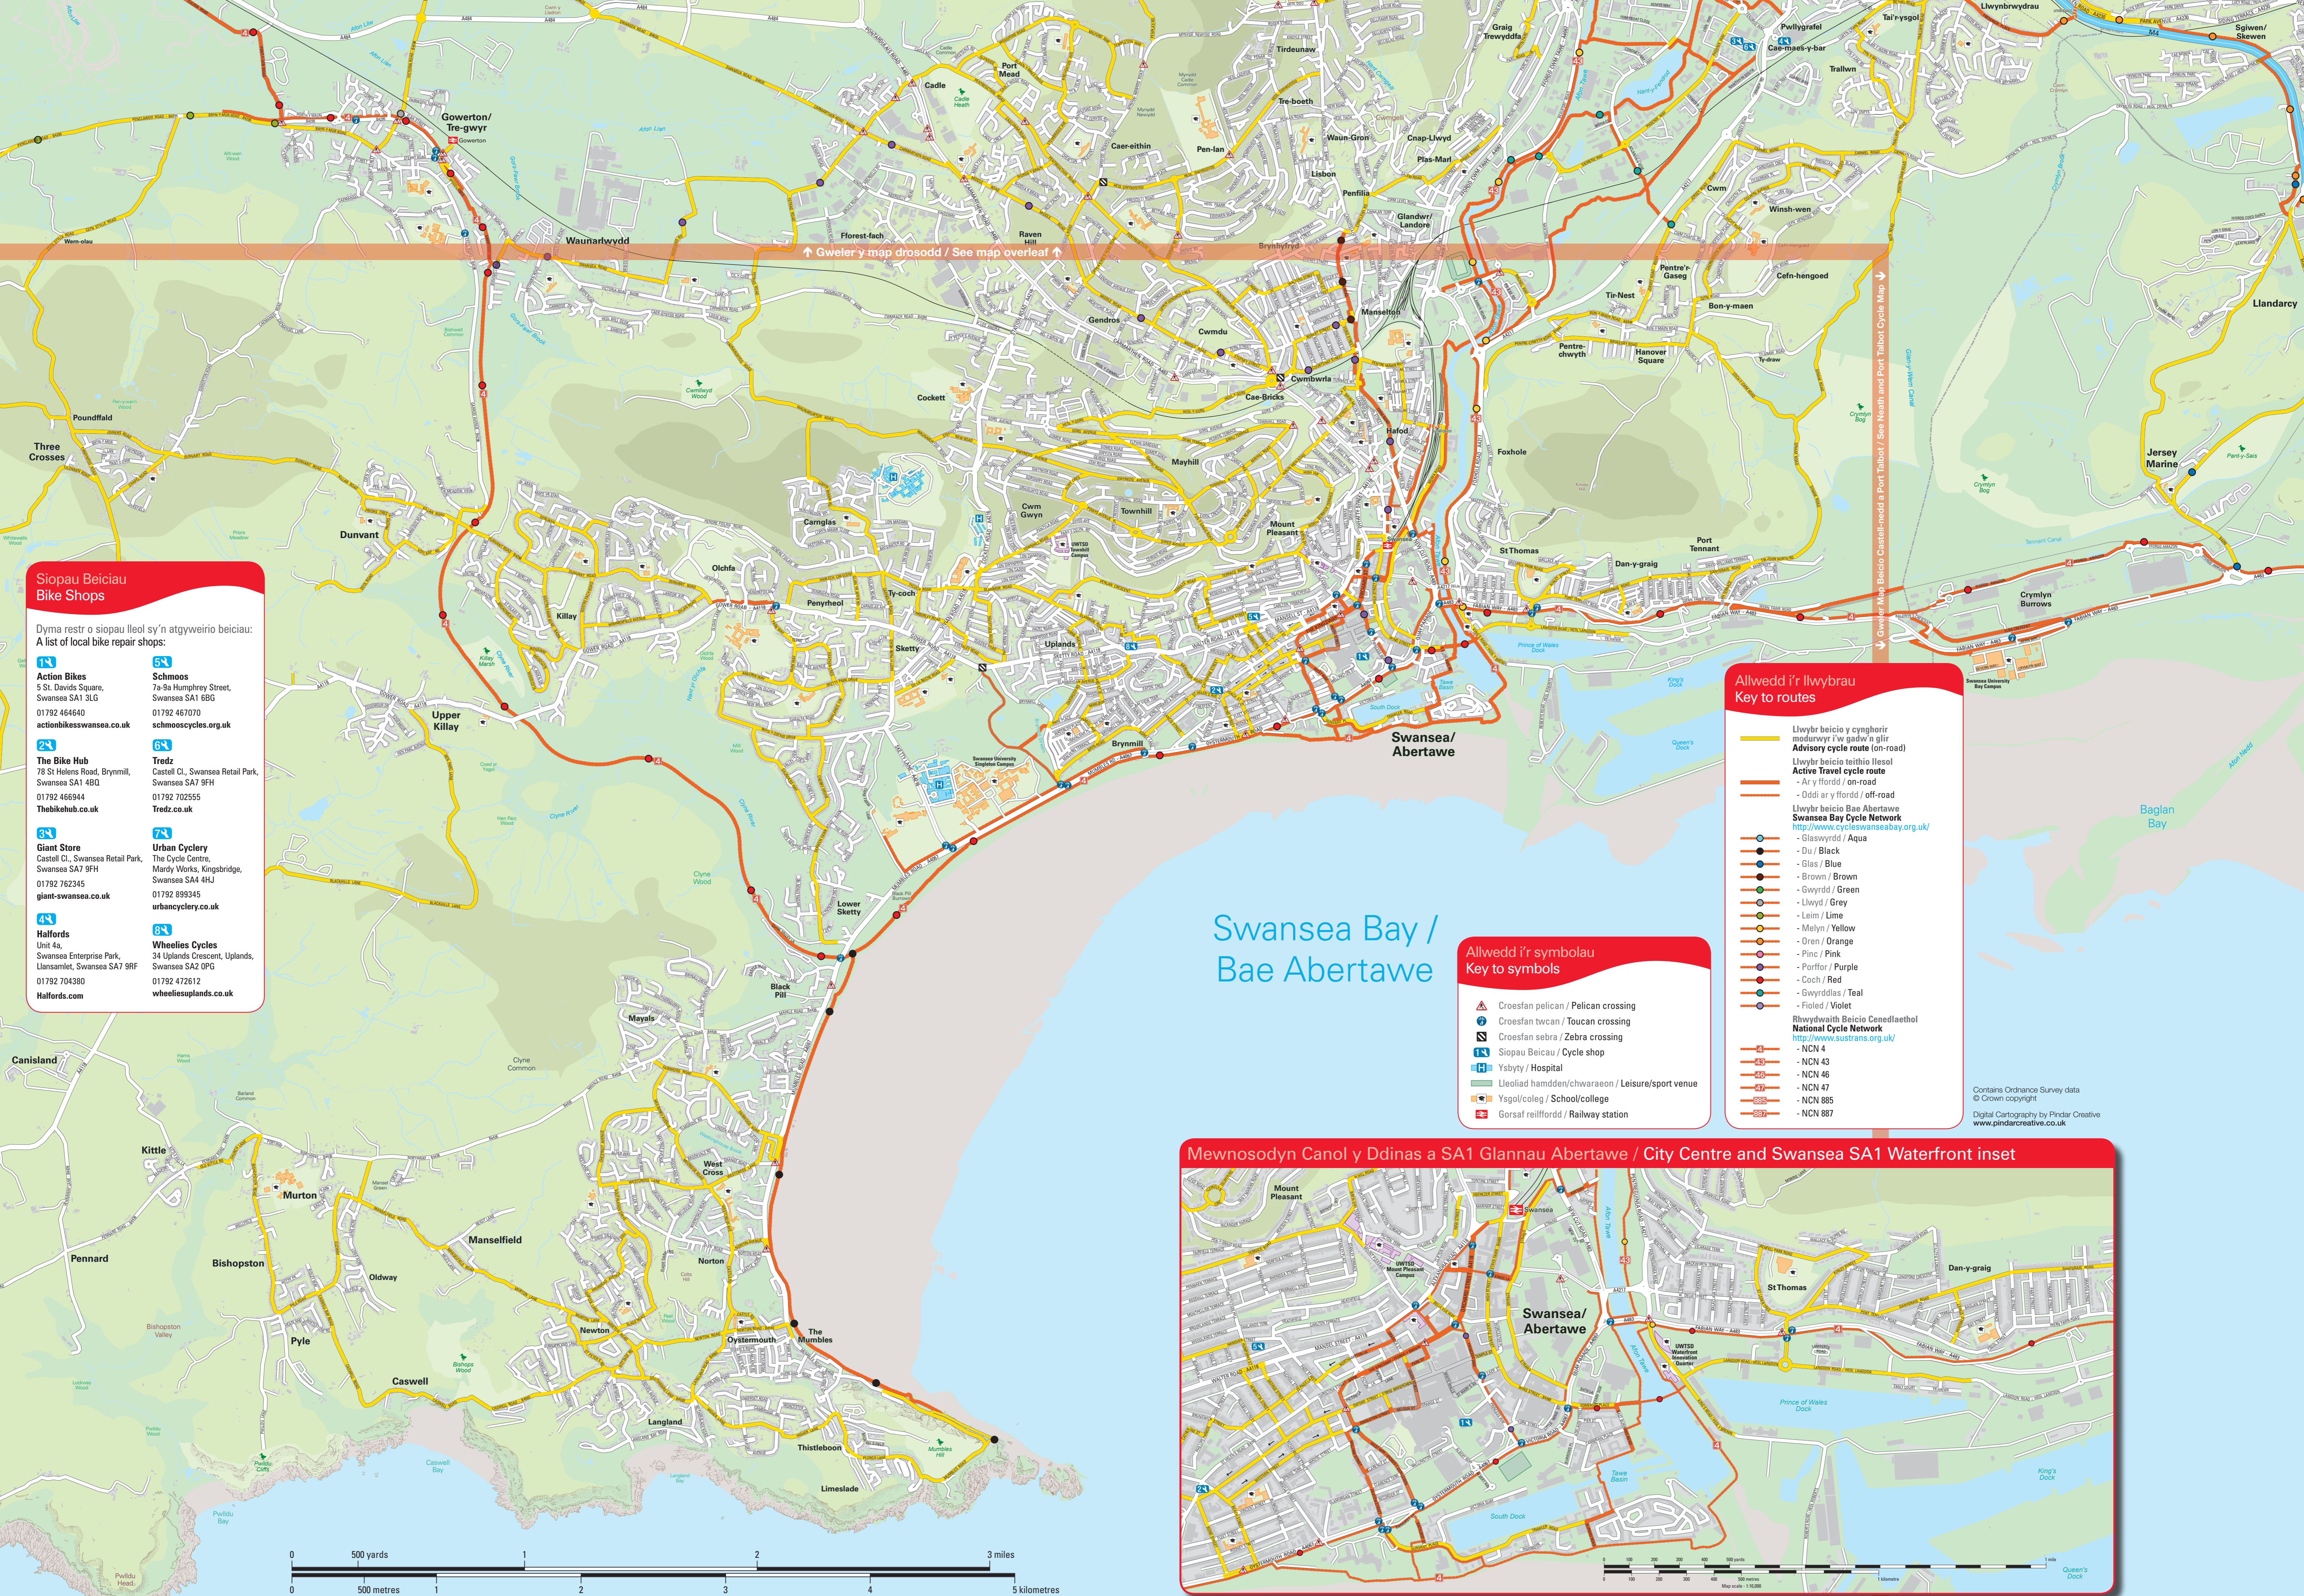

Siopau Beiciau / Bike Shops

Dyma restr o siopau lleol sy'n atgyweirio beiciau:
A list of local bike repair shops:

1 Action Bikes 5 St. Davids Square, Swansea SA1 3LG 01792 464640 actionbikesswansea.co.uk	5 Schmoos 7a-9a Humphrey Street, Swansea SA1 6BG 01792 467070 schmooscycles.org.uk
2 The Bike Hub 78 St Helens Road, Brynmill, Swansea SA1 4BQ 01792 466944 Thebikehub.co.uk	6 Tredz Castell Cl., Swansea Retail Park, Swansea SA7 9FH 01792 702555 Tredz.co.uk
3 Giant Store Castell Cl., Swansea Retail Park, Swansea SA7 9FH 01792 762345 giant-swansea.co.uk	7 Urban Cyclery The Cycle Centre, Mardy Works, Kingsbridge, Swansea SA4 4HJ 01792 899345 urbancyclery.co.uk
4 Halfords Unit 4a, Swansea Enterprise Park, Llansamlet, Swansea SA7 9RF 01792 704380 Halfords.com	8 Wheelies Cycles 34 Uplands Crescent, Uplands, Swansea SA2 0PG 01792 472612 wheeliesuplands.co.uk

Allwedd i'r llwybrau / Key to routes

- Llwybr beicio y cynhorir modurwyr i'w gweld a glir / **Advisory cycle route (on-road)**
- Llwybr beicio teithio lleol / **Active Travel cycle route**
- Ar y ffordd / on-road
- Oddi ar y ffordd / off-road

Llwybr beicio Bae Abertawe
Swansea Bay Cycle Network
<http://www.cycleswanseabay.org.uk/>

- Glaswyrdd / Aqua
- Du / Black
- Glas / Blue
- Brown / Brown
- Gwyrdd / Green
- Llwyd / Grey
- Leim / Lime
- Melyn / Yellow
- Oren / Orange
- Pinc / Pink
- Porffor / Purple
- Coch / Red
- Gwyrddlas / Teal
- Fiolet / Violet

Rhwngdwaith Beicio Cenedlaethol
National Cycle Network
<http://www.sustrans.org.uk/>

- NCN 4
- NCN 43
- NCN 46
- NCN 47
- NCN 885
- NCN 887