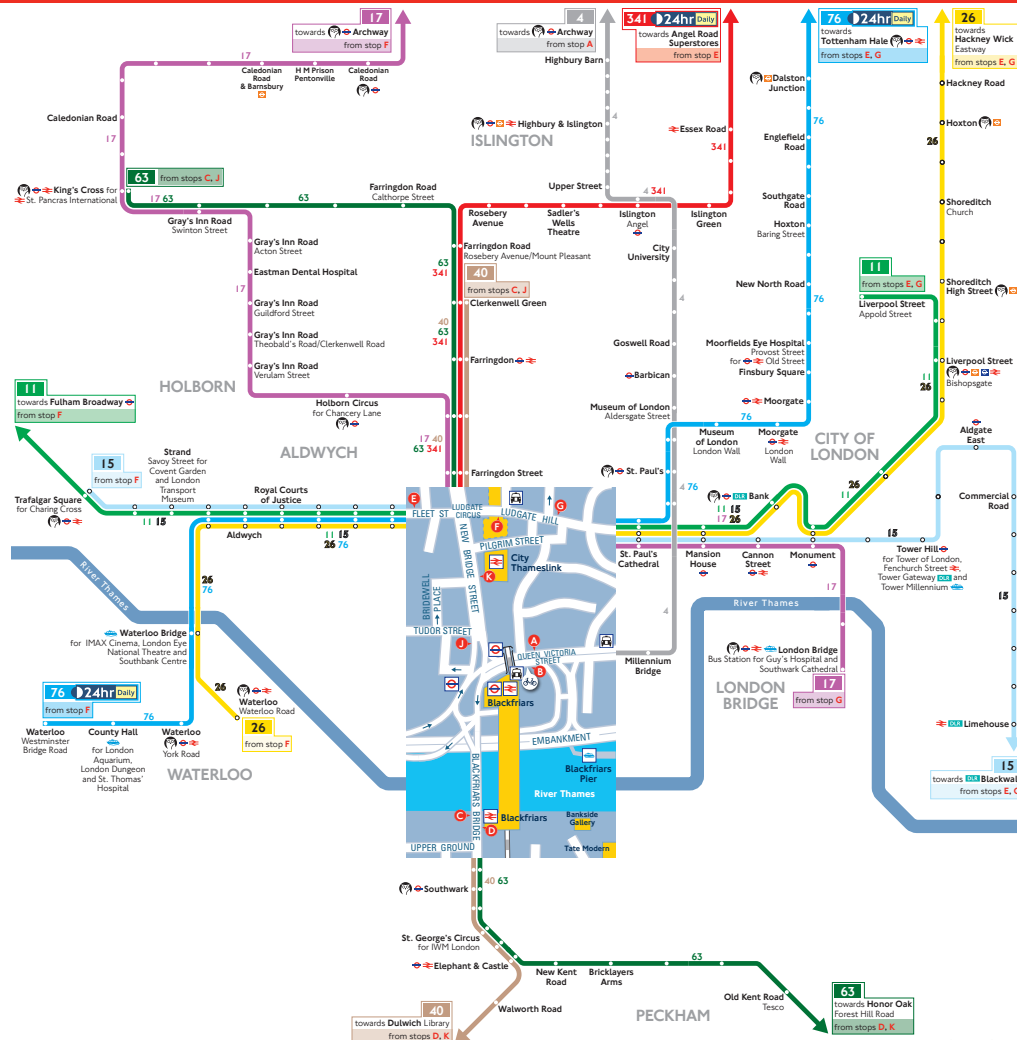

Transport for London: Bus Spider Map

Buses from Blackfriars

How to use this map

Key

Ways to pay

Destination finder

Destination	Bus routes	Bus stops
Acton Town	N11	F
Aldgate	N350, N351	F, G
Aldgate East	15, N19, N20, N21, N22, N23, N24, N25, N26, N27, N28, N29, N30	E, G
Aldwych	11, 15, 26, 76	F
Angel Road Superstores	341	E
Archway	17	A
Bank	11, 15, N11, N12, N13, N14, N15, N16, N17, N18, N19, N20, N21, N22, N23, N24, N25, N26, N27, N28, N29, N30	E, G
Barbican	N19	F
Barking	N19	E, G
Barnesbus	N19	D, E, K
Beckton	N251	E, G
Bermingham	N19	E, G
Bexley	N24	E, G
Bexleyheath	N24	E, G
Blackheath	N19	D, E, K
Blackwall	N19	E, G
Bromley South	N19	E, G
Bruce Grove	N24	E
Caledonian Road	17	F
Caledonian Road & Barnsbury	17	F
Camberwell Green	N19	D, E, K
Cambridge Heath	76, N20	E, G
Canary Wharf	N19	E, G
Canary Wharf	N19	E, G
Canning Town	N15, N350, N351	E, G
Cannon Street	15, N19, N20, N21, N22, N23, N24, N25, N26, N27, N28, N29, N30	E, G
Chancery Lane	17	F
Chingford	17	E, G
Clerkenwell Green	40, 63, N20, C, J	D, K
Crystal Palace Parade	N19	D, E, K
Custom House	N351	E, G
Dalston Junction	76	E, G
Dalston Kingsland	76	E, G
Denmark Hill	40	D, K
Deptford Bridge	N19	D, E, K
Dulwich Library	40	D, K
Ealing Broadway	N11	F
East Dulwich	40	D, E, K
East India	N250	E, G
East Smithfield	N351	E, G
St. Katherine's Dock		
Elephant & Castle	40, N20, N26	D, E, K
Erith	N26, N27, N28, N29, N30	D, E, K
Erith - Town Centre	N26	D, E, K
Essex Road	341	E
Farringdon	40, 63, N20, C, J	F
Finbury Park	11, N11	F
Fulham Broadway	11, N11	F
Gallions Reach	N251	E, G
Gallions Reach Shopping Park	N251	E, G
Greenwich	N19, N20	E, G
Hackney Wick Eastway	26, N26	E, G
Hammersmith	N11	F
Hammersmith Bus Station	N11	F
Harringay Green Lanes	N24	E, G
Highbury & Islington	4	E
Romford	N19, N20, N21, N22, N23, N24, N25, N26, N27, N28, N29, N30	F
St. James's Park	11, N11	F
St. Mary Cray	N19	E, G
St. Paul's	N19	E, G
Seven Sisters	76	E, G
Shoreditch Church	26, N26	E, G
Shoreditch High Street	26, N26	E, G
Slide Green	N19	D, E, K
Sloane Square	11, N11	F
South Tottenham	N19	E, G
Southwark	63, N20, N26	D, E, K
Stamford Brook Bus Garage	N19	F
Stoke Newington	76	E, G
Surrey Quays	N19, N20	E, G
Tottenham	76	E, G
Tottenham Hale	76	E, G
Tower Hill	15, N19, N20, N21, N22, N23, N24, N25, N26, N27, N28, N29, N30	E, G
Tower Hill for Tower of London	15, N19, N20, N21, N22, N23, N24, N25, N26, N27, N28, N29, N30	E, G
Tower Gateway	N19	E, G
Tower Millennium	11, 15, N11	F
Tower of London, Finchbury Street	N19, N20, N21, N22, N23, N24, N25, N26, N27, N28, N29, N30	E, G
Trafalgar Square	N19	C, J
Tufnell Park	N11	F
Tunbridge Wells	N11	F
Victoria	11, N11	F
Walthamstow Central	N20	E, G
Waterloo	76, N20	F
Waterloo Westminster Bridge Road	76	F
Westminster	N19	D, E, K
Westminster	N19	E, G
Westminster - Parliament Square	N11	F
Whitehall Horse Guards Parade	N11	F