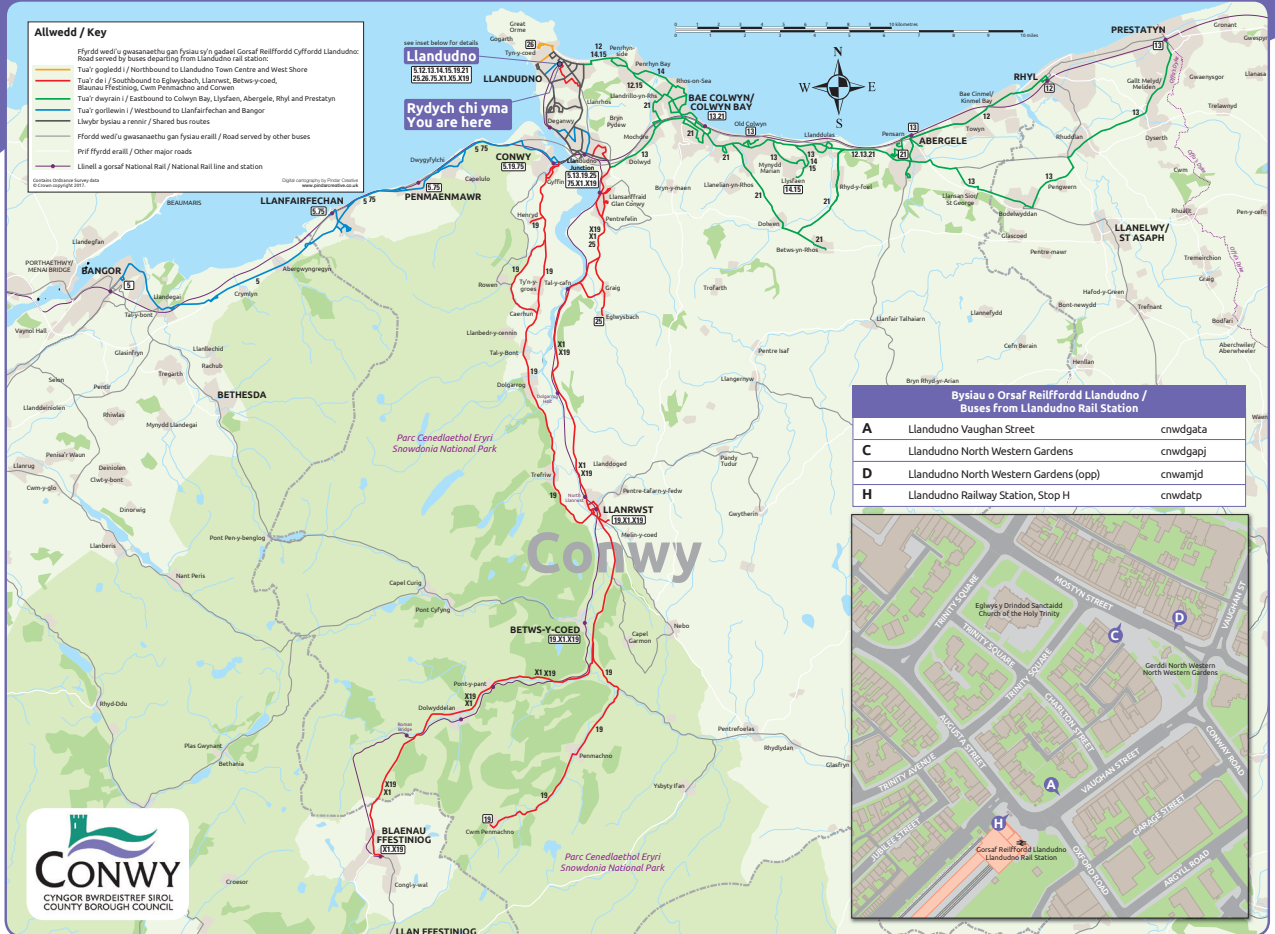

Teithio ymlaen o Orsaf Reilffordd Llandudno ➡ Onward travel from Llandudno Rail Station

Bysiau o Orsaf Reilffordd Llandudno / Buses from Llandudno Rail Station

A	Llandudno Vaughan Street	cnwdgata
C	Llandudno North Western Gardens	cnwdgajj
D	Llandudno North Western Gardens (opp)	cnwamjg
H	Llandudno Railway Station, Stop H	cnwdatp