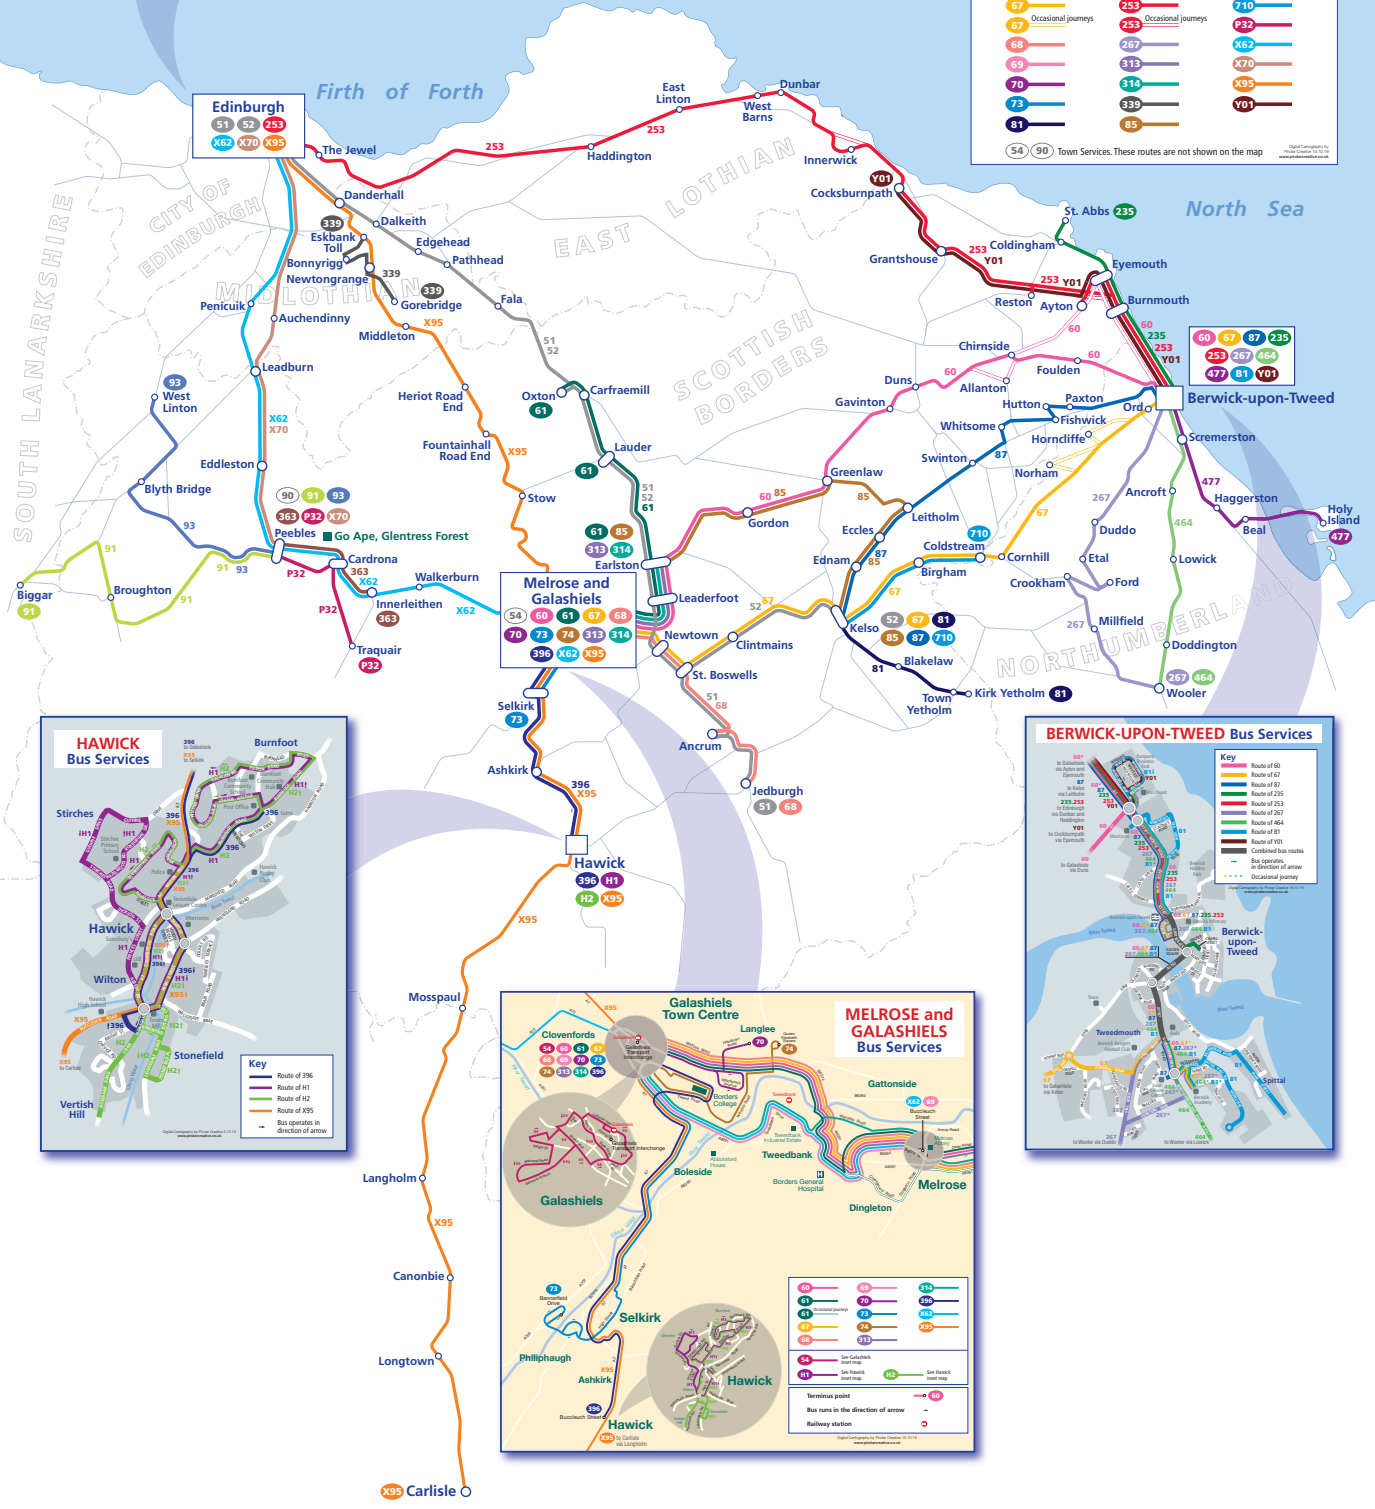

Borders Area Network Map

All services operated by Borders Buses

51	52	61	67	68	69	70	73	81	87	91	93	235	253	267	270	271	283	313	319	339	395	396	464	477	478	484	485	491	501

(54) (90) Town Services. These routes are not shown on the map