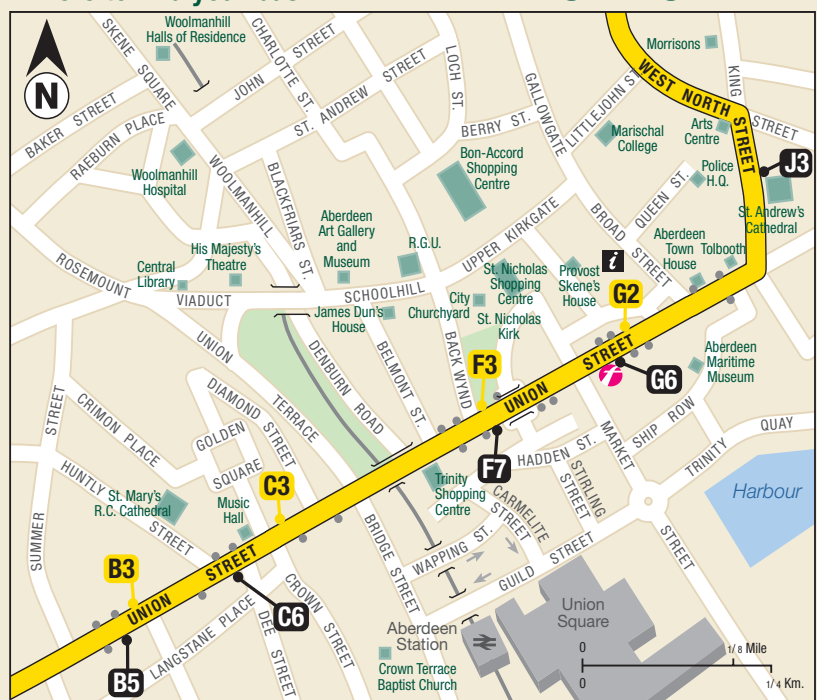

Schematic map
 Not to scale, December 2017

West Coast Motors: Borders Area Network Map

Borders Area Network Map

All services operated by Borders Buses

51	52	61	67	68	69	70	73	81	87	91	93	235	253	267	270	271	283	313	319	339	395	396	464	477	478	484	485	491	501
----	----	----	----	----	----	----	----	----	----	----	----	-----	-----	-----	-----	-----	-----	-----	-----	-----	-----	-----	-----	-----	-----	-----	-----	-----	-----

(54) (90) Town Services. These routes are not shown on the map

Glasgow City Council: Bus Network Map

OUR ROUTES

Megabus: Area Route Map

Digital Cartography by Pindar Creative
www.pindarcreative.co.uk

First Aberdeen: City Centre Route 23 Map

23 Route Map

Route of service 23	
Terminus point	
Bus stops served to Heathryfold	
Bus stops served to Sheddocksley	
Other bus stops	
Railway line and station	
First information kiosk	

Where to find your bus in ABERDEEN CITY CENTRE