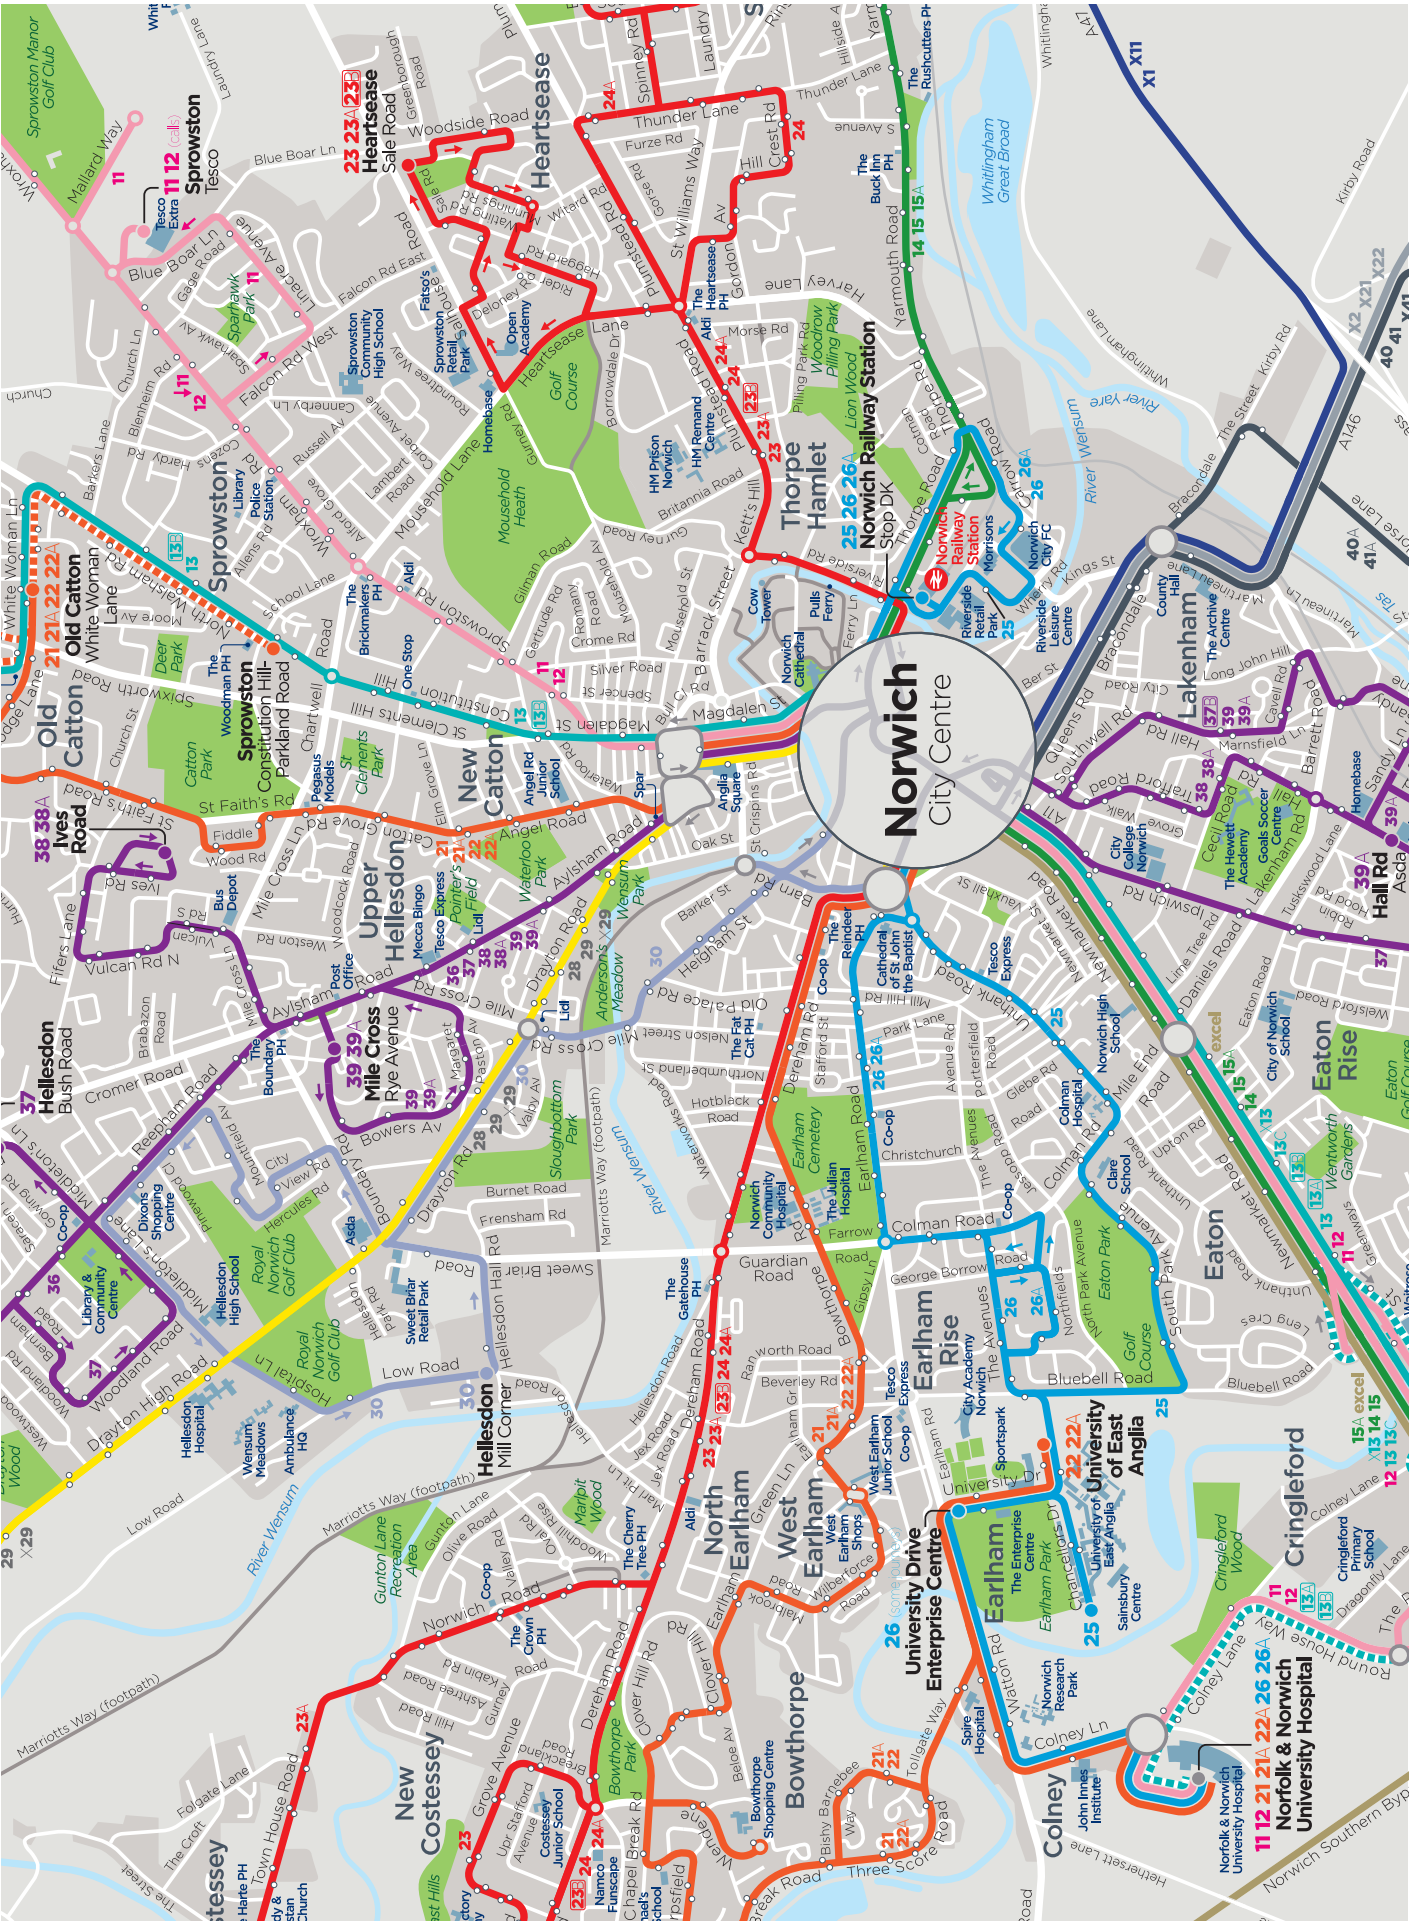

Public Transport Maps

www.pindarcreative.co.uk

First Bristol & Bath: WSM Network Map

services in Weston-super-Mare

bus routes **1 3 5 7 20 126**
A3 X1 X2 X5 X7

- 1** Weston-super-Mare to Sand Bay
- 3** Worle to Searle Crescent
- 5** Worle/West Wick to Hutton
- 7** Worle to Oldmixon
- 20** Weston-super-Mare to Burnham-on-Sea
- 126** Weston-super-Mare to Wells
- A3** Weston-super-Mare to Bristol Airport Express Service
- X1** Weston-super-Mare to Bristol
- X2** Weston-super-Mare to Bristol
- X5** Weston-super-Mare to Portishead and Cribbs Causeway
- X7** Weston-super-Mare to Clevedon & Bristol

Darlington Town Bus Network with fares to Town Centre

First Essex: Colchester Network Map

Go Coach: Town Route Map

Contains Ordnance Survey data
© Crown copyright 2018

Digital cartography by Pindar Creative
www.pindarcreative.co.uk

Merseytravel: Liverpool Bus Network Map

First Eastern Counties: Norwich Network Map

Transport for Ireland: Public Transport Map

Limerick City Bus services
TfI TRANSPORT IRELAND
leap Leap Card

Save 30% Vs cash single tickets when you use a Leap Card

23 Route Map

Route of service 23	
Terminus point	
Bus stops served to Heathryfold	
Bus stops served to Sheddocksley	
Other bus stops	
Railway line and station	
First information kiosk	

Where to find your bus in ABERDEEN CITY CENTRE