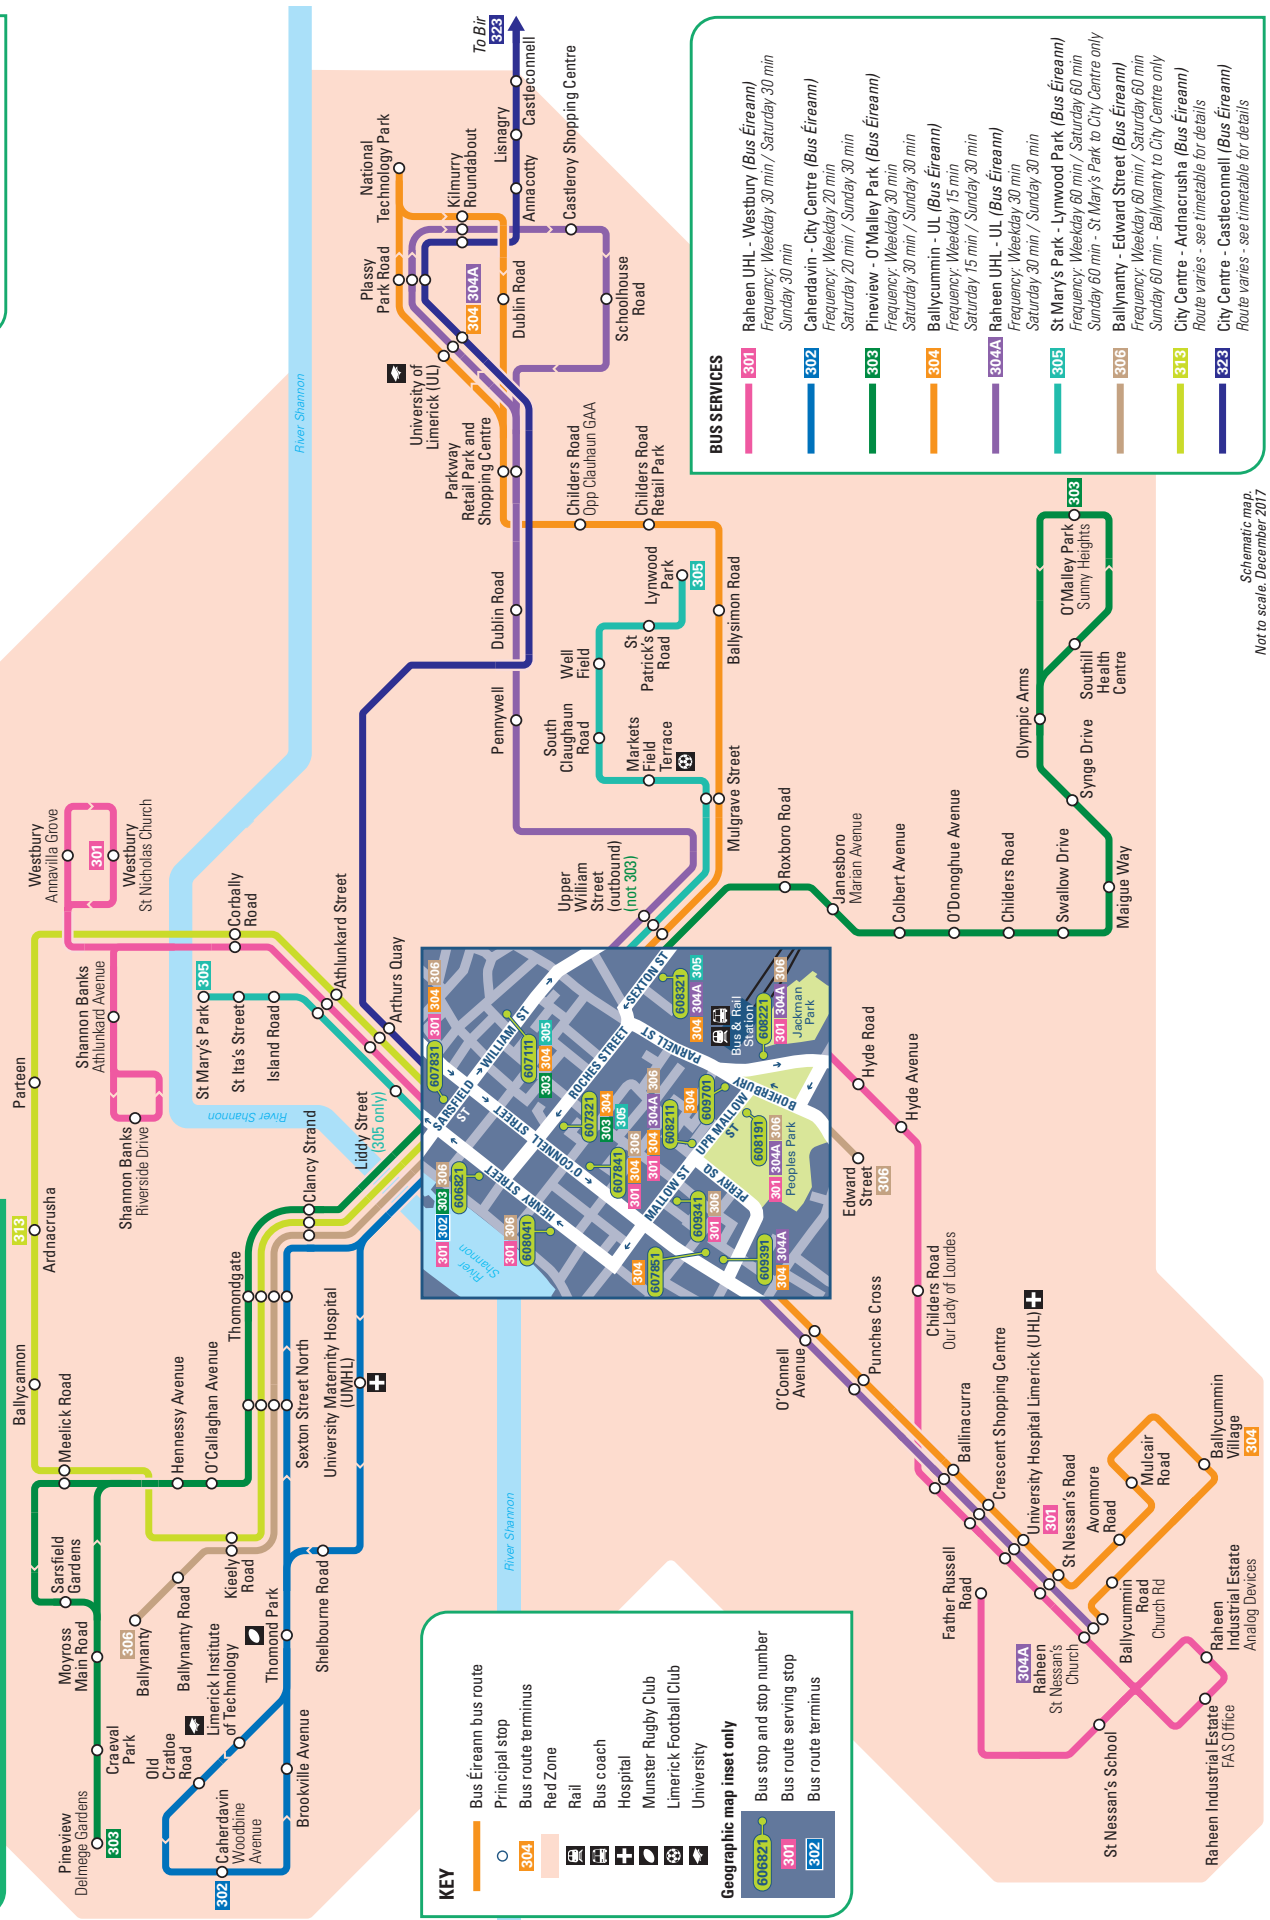

Public Transport Maps

www.pindarcreative.co.uk

First Bristol & Bath: WSM Network Map

services in Weston-super-Mare

bus routes **1 3 5 7 20 126**
A3 X1 X2 X5 X7

- 1** Weston-super-Mare to Sand Bay
- 3** Worle to Searle Crescent
- 5** Worle/West Wick to Hutton
- 7** Worle to Oldmixon
- 20** Weston-super-Mare to Burnham-on-Sea
- 126** Weston-super-Mare to Wells
- A3** Weston-super-Mare to Bristol Airport Express Service
- X1** Weston-super-Mare to Bristol
- X2** Weston-super-Mare to Bristol
- X5** Weston-super-Mare to Portishead and Cribbs Causeway
- X7** Weston-super-Mare to Clevedon & Bristol

Merseytravel: Liverpool Bus Network Map

First Eastern Counties: Norwich Network Map

Transport for Ireland: Public Transport Map

Limerick City Bus services
TfI TRANSPORT IRELAND
leap Leap Card

Save 30% Vs cash single tickets when you use a Leap Card

KEY

- Bus Éireann bus route
- Principal stop
- Bus route terminus
- Red Zone
- Rail
- Bus coach
- Hospital
- Munster Rugby Club
- Limerick Football Club
- University

Geographic map inset only

- Bus stop and stop number
- Bus route serving stop
- Bus route terminus

23 Route Map

Route of service 23	
Terminus point	
Bus stops served to Heathryfold	
Bus stops served to Sheddocksley	
Other bus stops	
Railway line and station	
First information kiosk	

Where to find your bus in ABERDEEN CITY CENTRE