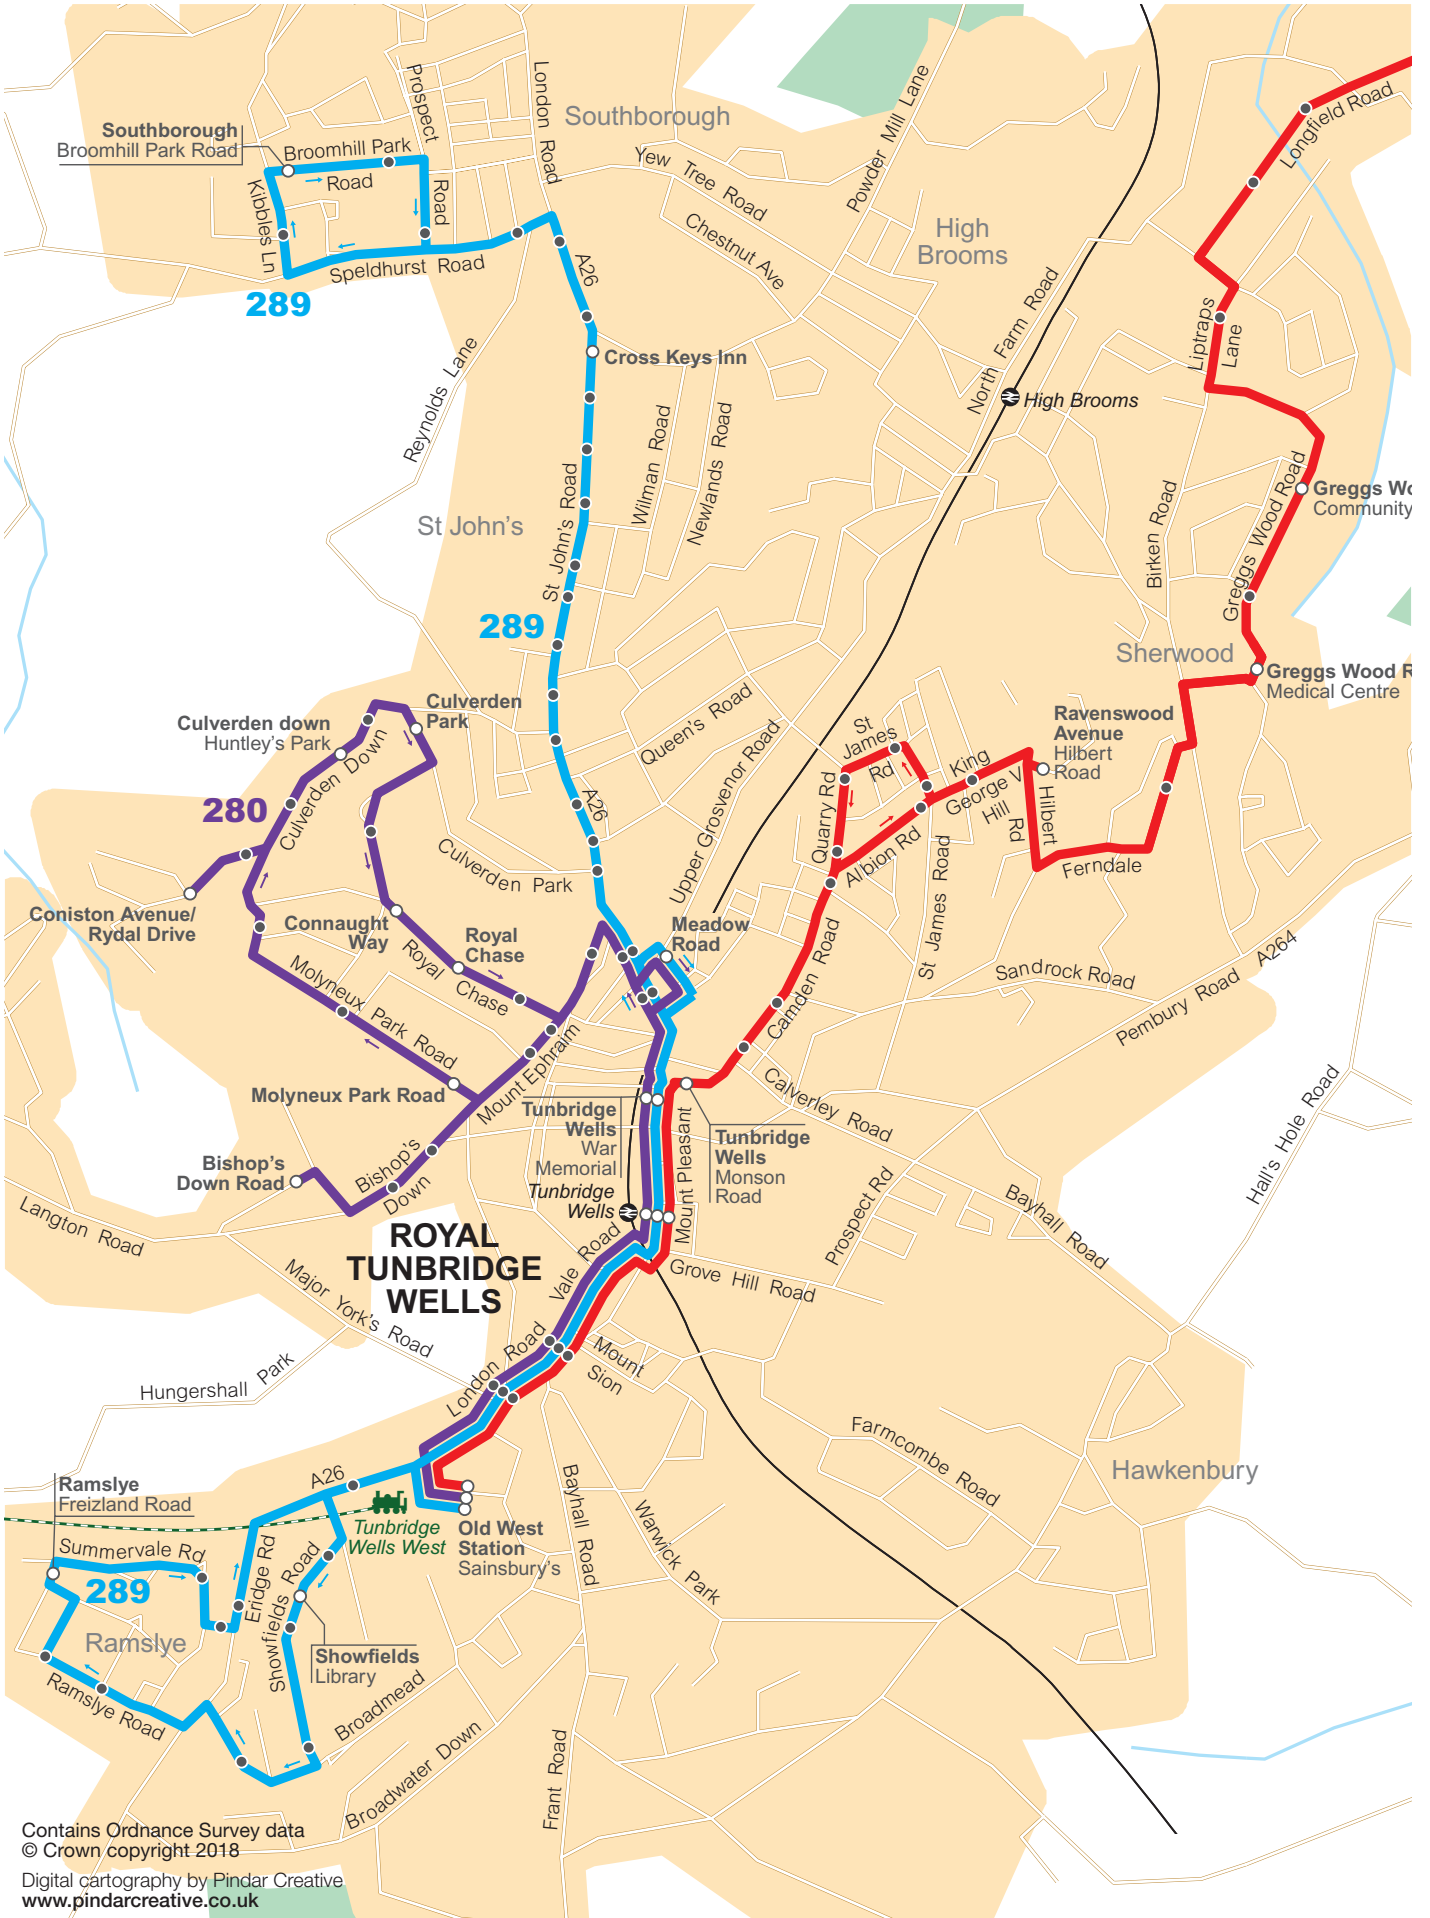

Public Transport Maps

www.pindarcreative.co.uk

First Bristol & Bath: WSM Network Map

services in Weston-super-Mare

bus routes **1 3 5 7 20 126**
A3 X1 X2 X5 X7

- 1** Weston-super-Mare to Sand Bay
- 3** Worle to Searle Crescent
- 5** Worle/West Wick to Hutton
- 7** Worle to Oldmixon
- 20** Weston-super-Mare to Burnham-on-Sea
- 126** Weston-super-Mare to Wells
- A3** Weston-super-Mare to Bristol Airport Express Service
- X1** Weston-super-Mare to Bristol
- X2** Weston-super-Mare to Bristol
- X5** Weston-super-Mare to Portishead and Cribbs Causeway
- X7** Weston-super-Mare to Clevedon & Bristol

Darlington Town Bus Network with fares to Town Centre

First Essex: Colchester Network Map

Go Coach: Town Route Map

Contains Ordnance Survey data
© Crown copyright 2018

Digital cartography by Pindar Creative
www.pindarcreative.co.uk

Merseytravel: Liverpool Bus Network Map

First Eastern Counties: Norwich Network Map

Transport for Ireland: Public Transport Map

Limerick City Bus services
TfI TRANSPORT IRELAND
leap Leap Card

Save 30% Vs cash single tickets when you use a Leap Card

23 Route Map

Route of service 23	
Terminus point	
Bus stops served to Heathryfold	
Bus stops served to Sheddocksley	
Other bus stops	
Railway line and station	
First information kiosk	

Where to find your bus in ABERDEEN CITY CENTRE