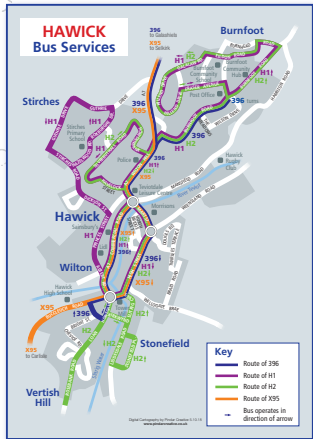

Public Transport Maps

www.pindarcreative.co.uk

First Bristol & Bath: WSM Network Map

services in Weston-super-Mare

bus routes **1 3 5 7 20 126**
A3 X1 X2 X5 X7

- 1** Weston-super-Mare to Sand Bay
- 3** Worle to Searle Crescent
- 5** Worle/West Wick to Hutton
- 7** Worle to Oldmixon
- 20** Weston-super-Mare to Burnham-on-Sea
- 126** Weston-super-Mare to Wells
- A3** Weston-super-Mare to Bristol Airport Express Service
- X1** Weston-super-Mare to Bristol
- X2** Weston-super-Mare to Bristol
- X5** Weston-super-Mare to Portishead and Cribbs Causeway
- X7** Weston-super-Mare to Clevedon & Bristol

Schematic map
 Not to scale, December 2017

West Coast Motors: Borders Area Network Map

Borders Area Network Map

All services operated by Borders Buses

51	52	61	67	68	69	70	73	81	87	91	93	235	253	267	270	271	283	313	319	339	395	396	464	477	478	484	485	491	501
----	----	----	----	----	----	----	----	----	----	----	----	-----	-----	-----	-----	-----	-----	-----	-----	-----	-----	-----	-----	-----	-----	-----	-----	-----	-----

(54) (90) Town Services. These routes are not shown on the map

Glasgow City Council: Bus Network Map

OUR ROUTES

Megabus: Area Route Map

Digital Cartography by Pindar Creative
www.pindarcreative.co.uk

First Aberdeen: City Centre Route 23 Map

23 Route Map

Route of service 23	
Terminus point	
Bus stops served to Heathryfold	
Bus stops served to Sheddocksley	
Other bus stops	
Railway line and station	
First information kiosk	

Where to find your bus in ABERDEEN CITY CENTRE