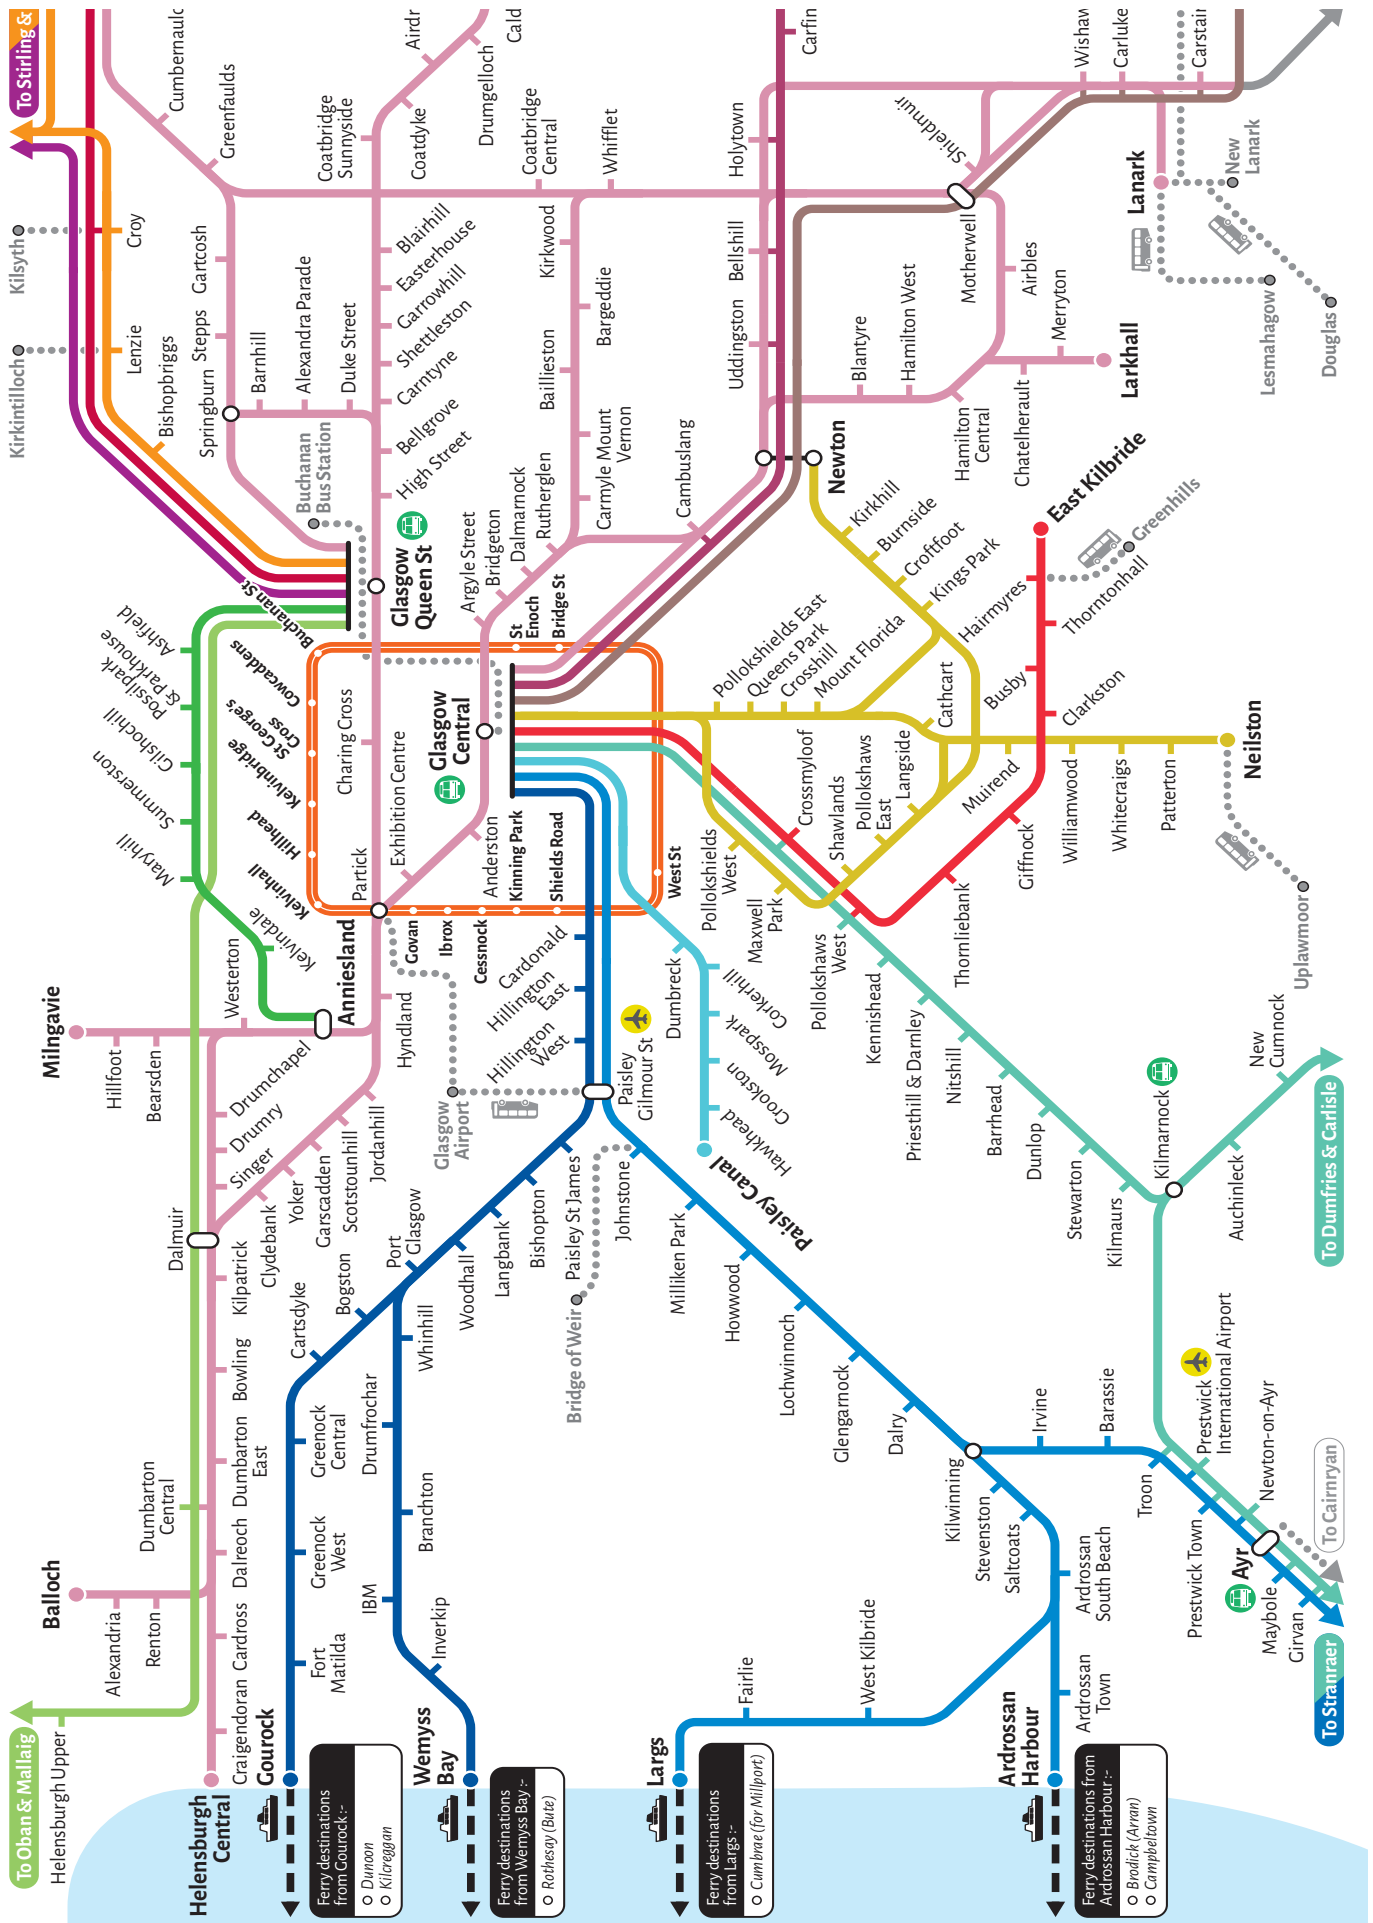

KEY

- Bus Éireann bus route
- Principal stop
- Bus route terminus
- Red Zone
- Rail
- Bus coach
- Hospital
- Munster Rugby Club
- Limerick Football Club
- University

Geographic map inset only

- Bus stop and stop number
- Bus route serving stop
- Bus route terminus

Schematic map
 Not to scale, December 2017

West Coast Motors: Borders Area Network Map

Borders Area Network Map

All services operated by Borders Buses

51	52	61	67	68	69	70	73	81	87	91	93	235	253	267	270	271	283	313	319	339	395	396	464	477	478	484	485	491	501
----	----	----	----	----	----	----	----	----	----	----	----	-----	-----	-----	-----	-----	-----	-----	-----	-----	-----	-----	-----	-----	-----	-----	-----	-----	-----

(54) (90) Town Services. These routes are not shown on the map

Glasgow City Council: Bus Network Map

OUR ROUTES

Megabus: Area Route Map

Digital Cartography by Pindar Creative
www.pindarcreative.co.uk

First Aberdeen: City Centre Route 23 Map

23 Route Map

Route of service 23	
Terminus point	
Bus stops served to Heathryfold	
Bus stops served to Sheddocksley	
Other bus stops	
Railway line and station	
First information kiosk	

Where to find your bus in ABERDEEN CITY CENTRE