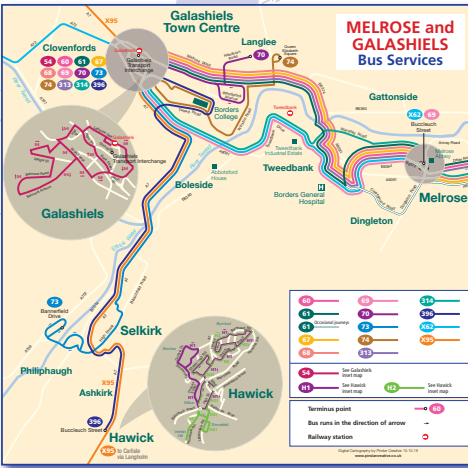

Schematic map
 Not to scale, December 2017

West Coast Motors: Borders Area Network Map

Borders Area Network Map

All services operated by Borders Buses

51	52	61	67	68	69	70	73	81	87	91	93	235	253	267	270	271	283	313	319	339	395	396	464	477	478	484	485	491	501
----	----	----	----	----	----	----	----	----	----	----	----	-----	-----	-----	-----	-----	-----	-----	-----	-----	-----	-----	-----	-----	-----	-----	-----	-----	-----

(54) (90) Town Services. These routes are not shown on the map

Glasgow City Council: Bus Network Map

OUR ROUTES

Megabus: Area Route Map

Digital Cartography by Pindar Creative
www.pindarcreative.co.uk

First Aberdeen: City Centre Route 23 Map