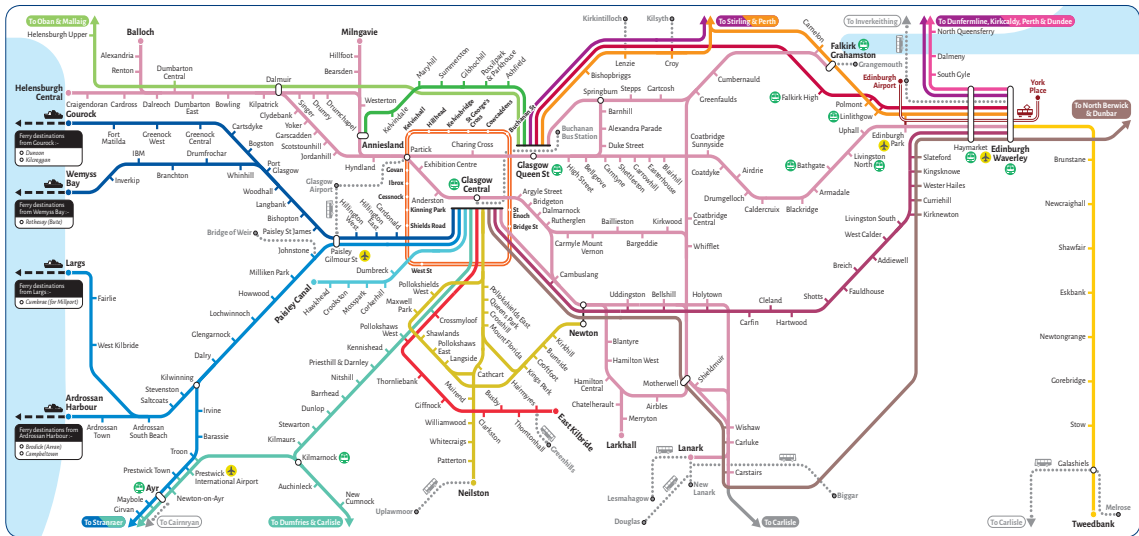

KEY

- Bus Éireann bus route
- Principal stop
- Bus route terminus
- Red Zone
- Rail
- Bus coach
- Hospital
- Munster Rugby Club
- Limerick Football Club
- University

Geographic map inset only

- Bus stop and stop number
- Bus route serving stop
- Bus route terminus

Schematic map
 Not to scale, December 2017

West Coast Motors: Borders Area Network Map

Borders Area Network Map

All services operated by Borders Buses

51	52	61	67	68	69	70	73	81	87	91	93	235	253	267	270	271	283	313	319	339	395	396	464	477	478	484	485	491	501
----	----	----	----	----	----	----	----	----	----	----	----	-----	-----	-----	-----	-----	-----	-----	-----	-----	-----	-----	-----	-----	-----	-----	-----	-----	-----

(54) (90) Town Services. These routes are not shown on the map

Glasgow City Council: Bus Network Map

OUR ROUTES

Megabus: Area Route Map

Digital Cartography by Pindar Creative
www.pindarcreative.co.uk

First Aberdeen: City Centre Route 23 Map

23 Route Map

Route of service 23	
Terminus point	
Bus stops served to Heathryfold	
Bus stops served to Sheddocksley	
Other bus stops	
Railway line and station	
First information kiosk	

Where to find your bus in ABERDEEN CITY CENTRE