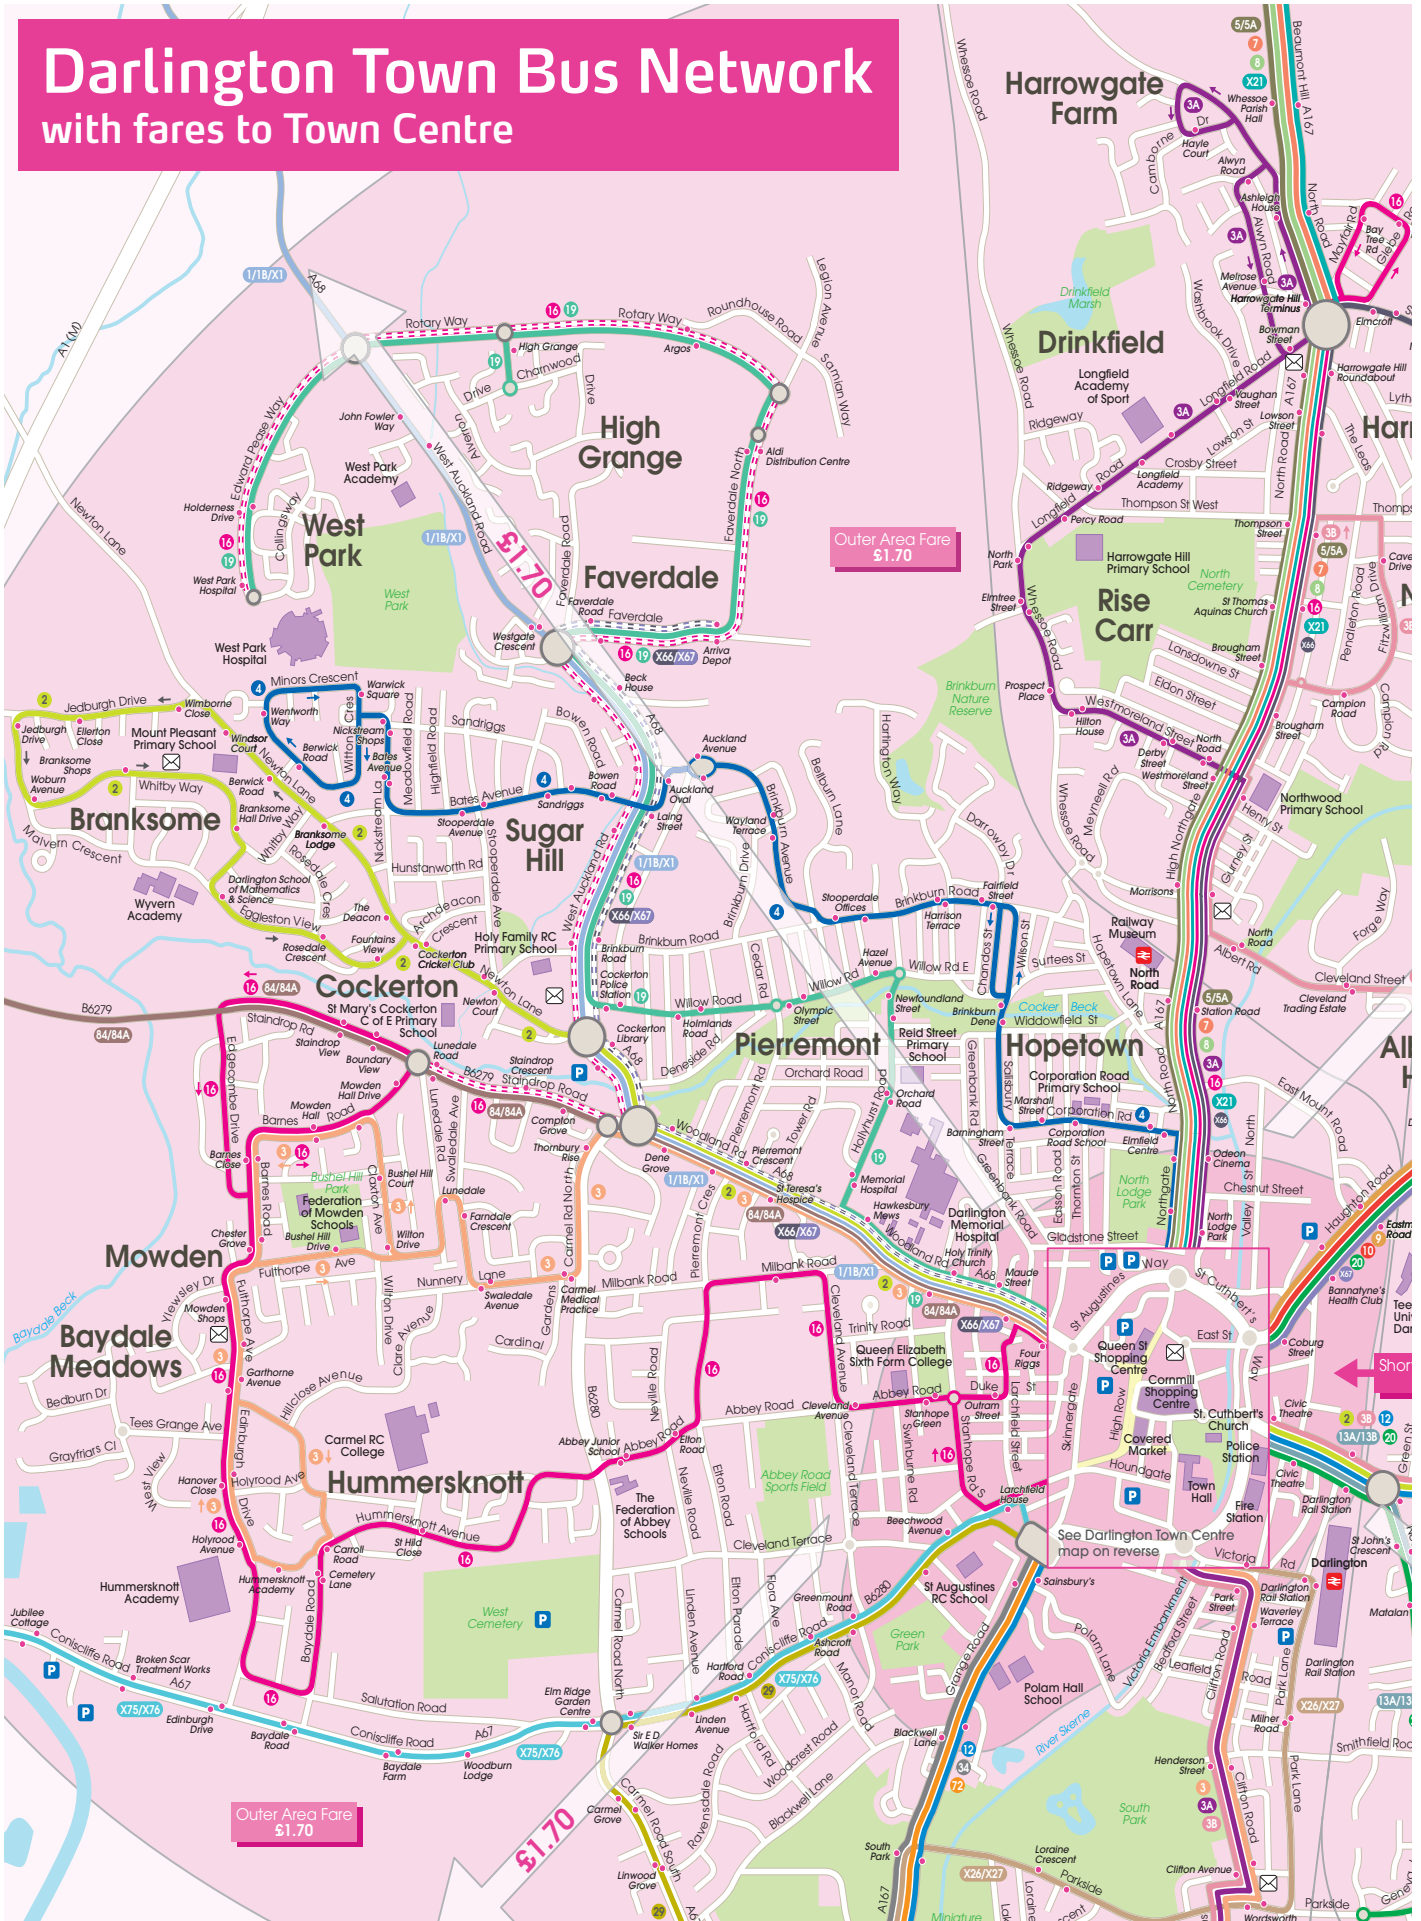

Connect Tees Valley: Darlington Bus Map

Darlington Town Bus Network with fares to Town Centre