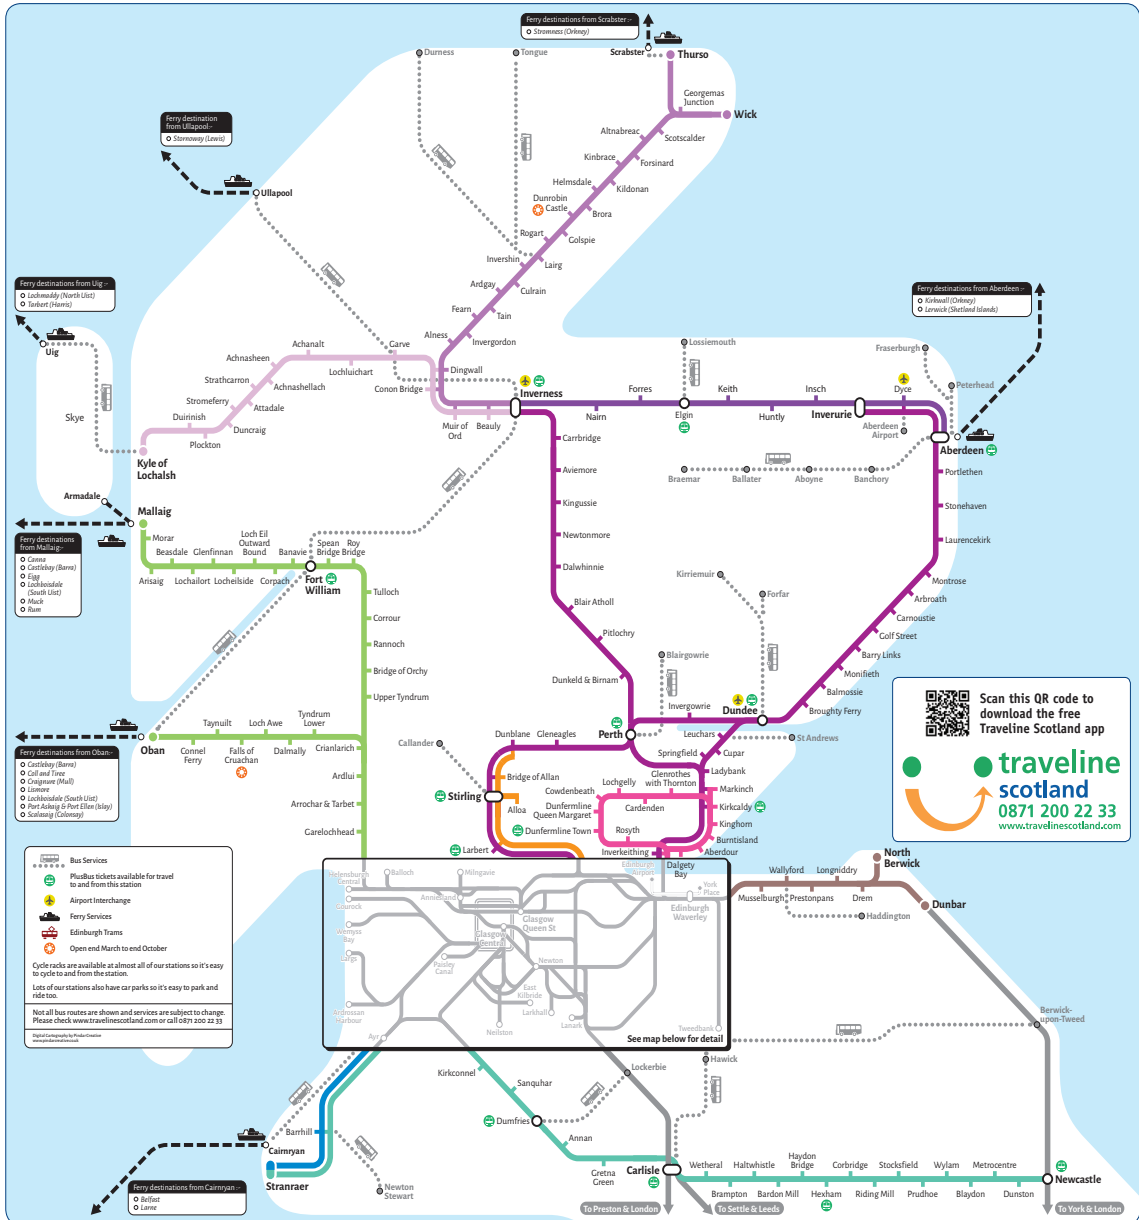

KEY

- Bus Éireann bus route
- Principal stop
- Bus route terminus
- Red Zone
- Rail
- Bus coach
- Hospital
- Munster Rugby Club
- Limerick Football Club
- University

Geographic map inset only

- Bus stop and stop number
- Bus route serving stop
- Bus route terminus

Schematic map
 Not to scale, December 2017

West Coast Motors: Borders Area Network Map

Borders Area Network Map

All services operated by Borders Buses

51	52	61	67	68	69	70	73	81	87	91	93	235	253	267	270	271	283	313	319	339	395	396	464	477	478	484	485	491	501
----	----	----	----	----	----	----	----	----	----	----	----	-----	-----	-----	-----	-----	-----	-----	-----	-----	-----	-----	-----	-----	-----	-----	-----	-----	-----

(54) (90) Town Services. These routes are not shown on the map

Glasgow City Council: Bus Network Map

OUR ROUTES

Megabus: Area Route Map

Digital Cartography by Pindar Creative
www.pindarcreative.co.uk

First Aberdeen: City Centre Route 23 Map

23 Route Map

Route of service 23	
Terminus point	
Bus stops served to Heathryfold	
Bus stops served to Sheddocksley	
Other bus stops	
Railway line and station	
First information kiosk	

Where to find your bus in ABERDEEN CITY CENTRE