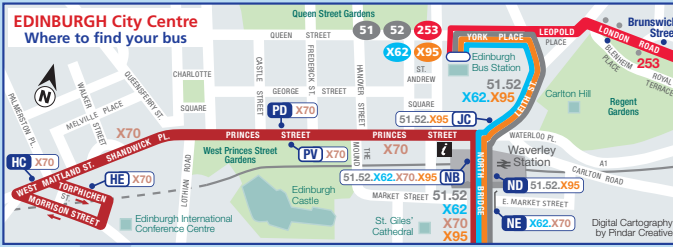

West Coast Motors: Borders Area Network Map