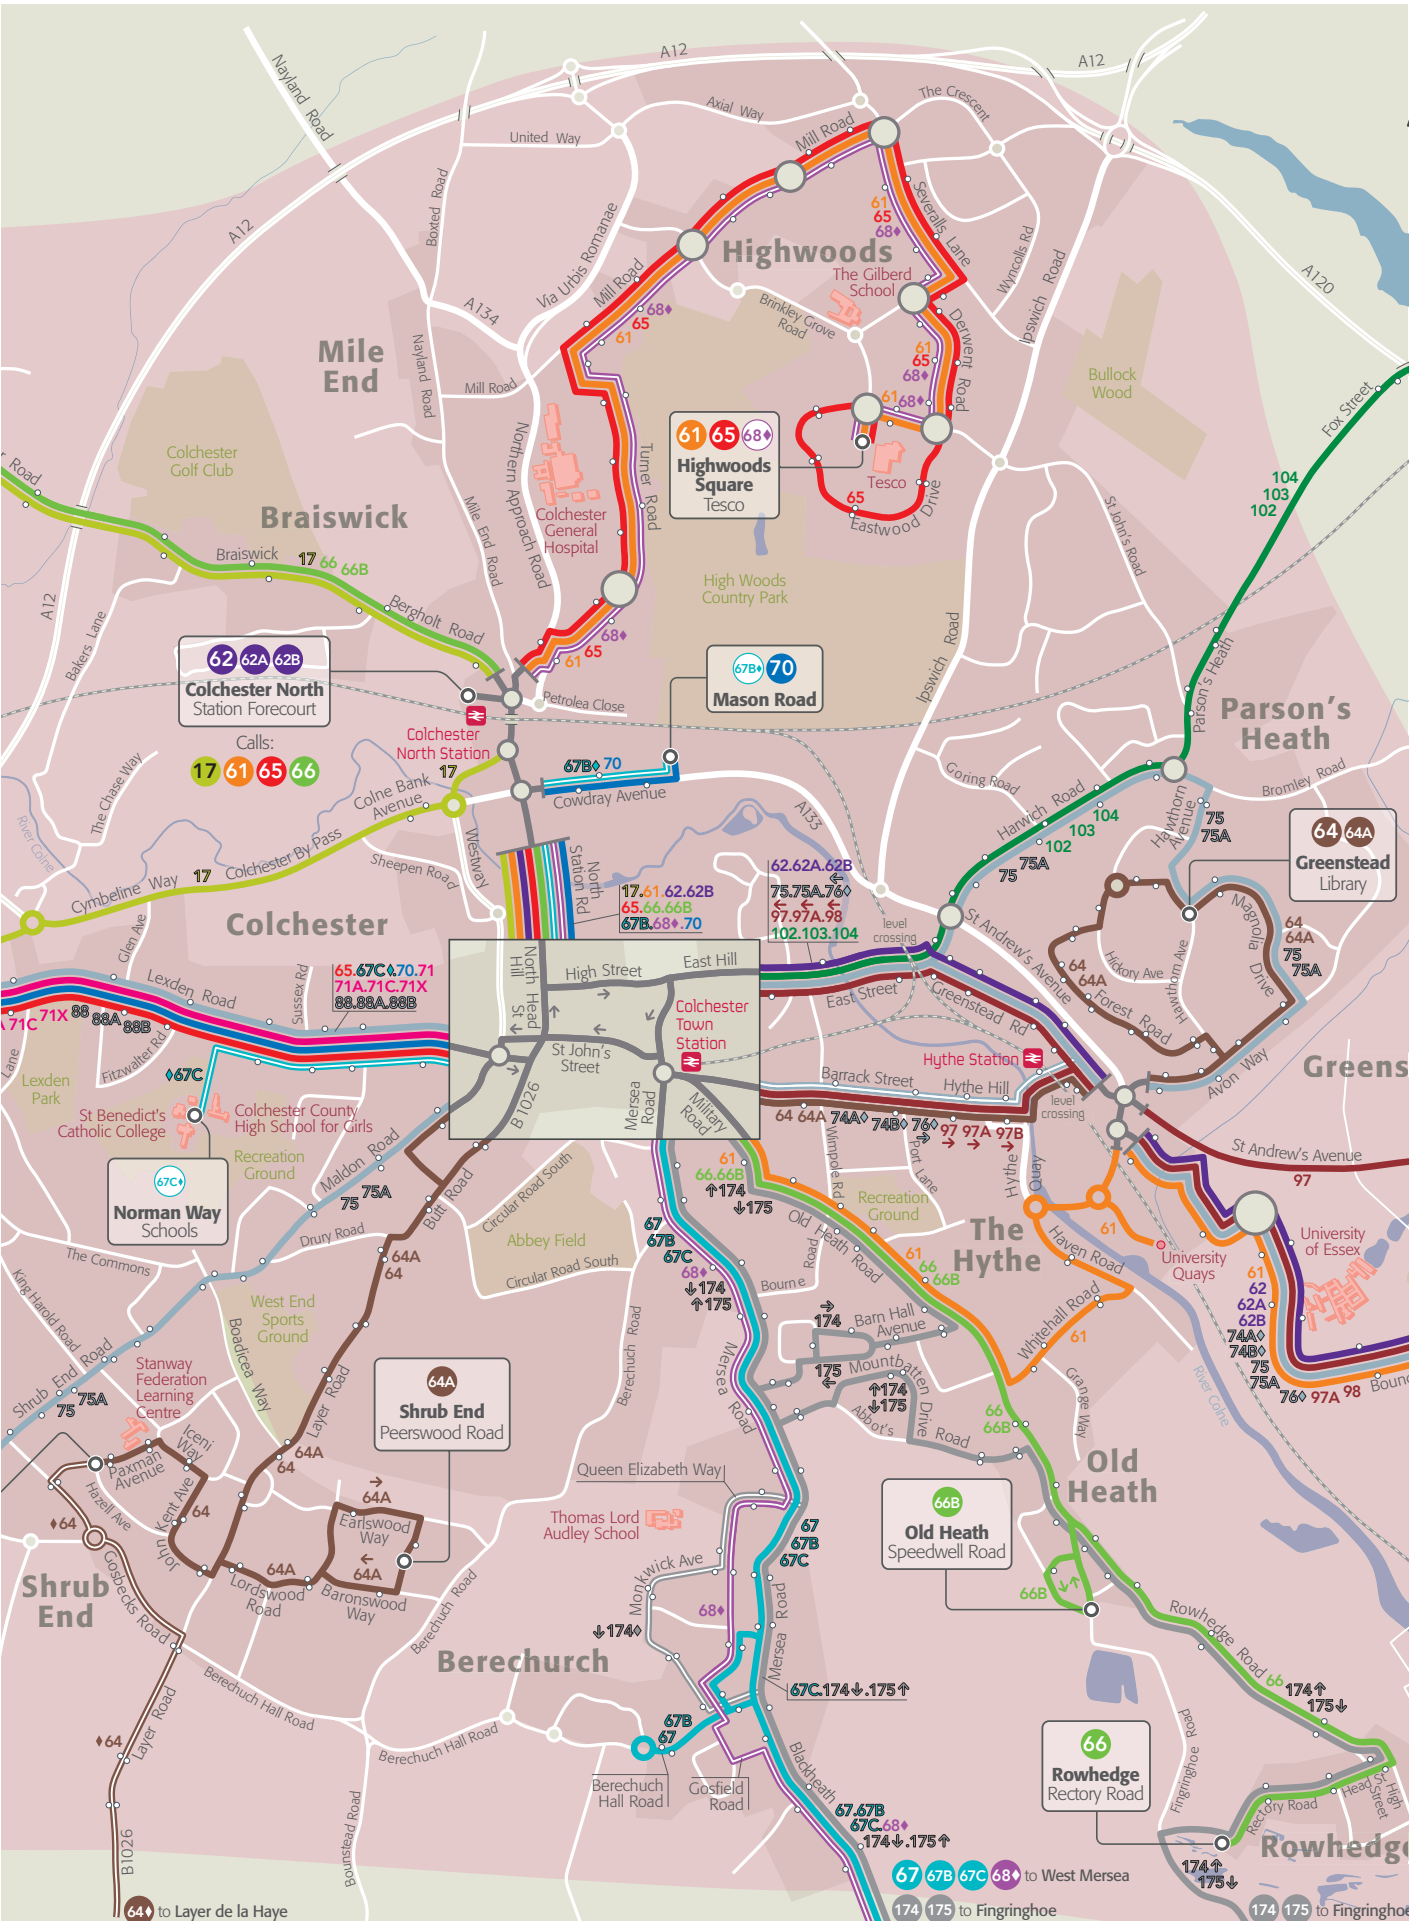

Public Transport Maps

www.pindarcreative.co.uk

First Bristol & Bath: WSM Network Map

services in Weston-super-Mare

bus routes **1 3 5 7 20 126**
A3 X1 X2 X5 X7

- 1** Weston-super-Mare to Sand Bay
- 3** Worle to Searle Crescent
- 5** Worle/West Wick to Hutton
- 7** Worle to Oldmixon
- 20** Weston-super-Mare to Burnham-on-Sea
- 126** Weston-super-Mare to Wells
- A3** Weston-super-Mare to Bristol Airport Express Service
- X1** Weston-super-Mare to Bristol
- X2** Weston-super-Mare to Bristol
- X5** Weston-super-Mare to Portishead and Cribbs Causeway
- X7** Weston-super-Mare to Clevedon & Bristol

Darlington Town Bus Network with fares to Town Centre

First Essex: Colchester Network Map

Go Coach: Town Route Map

Contains Ordnance Survey data
© Crown copyright 2018

Digital cartography by Pindar Creative
www.pindarcreative.co.uk

(54) (90) Town Services. These routes are not shown on the map

Glasgow City Council: Bus Network Map

OUR ROUTES

Megabus: Area Route Map

Digital Cartography by Pindar Creative
www.pindarcreative.co.uk

First Aberdeen: City Centre Route 23 Map

23 Route Map

Route of service 23	
Terminus point	
Bus stops served to Heathryfold	
Bus stops served to Sheddocksley	
Other bus stops	
Railway line and station	
First information kiosk	

Where to find your bus in ABERDEEN CITY CENTRE