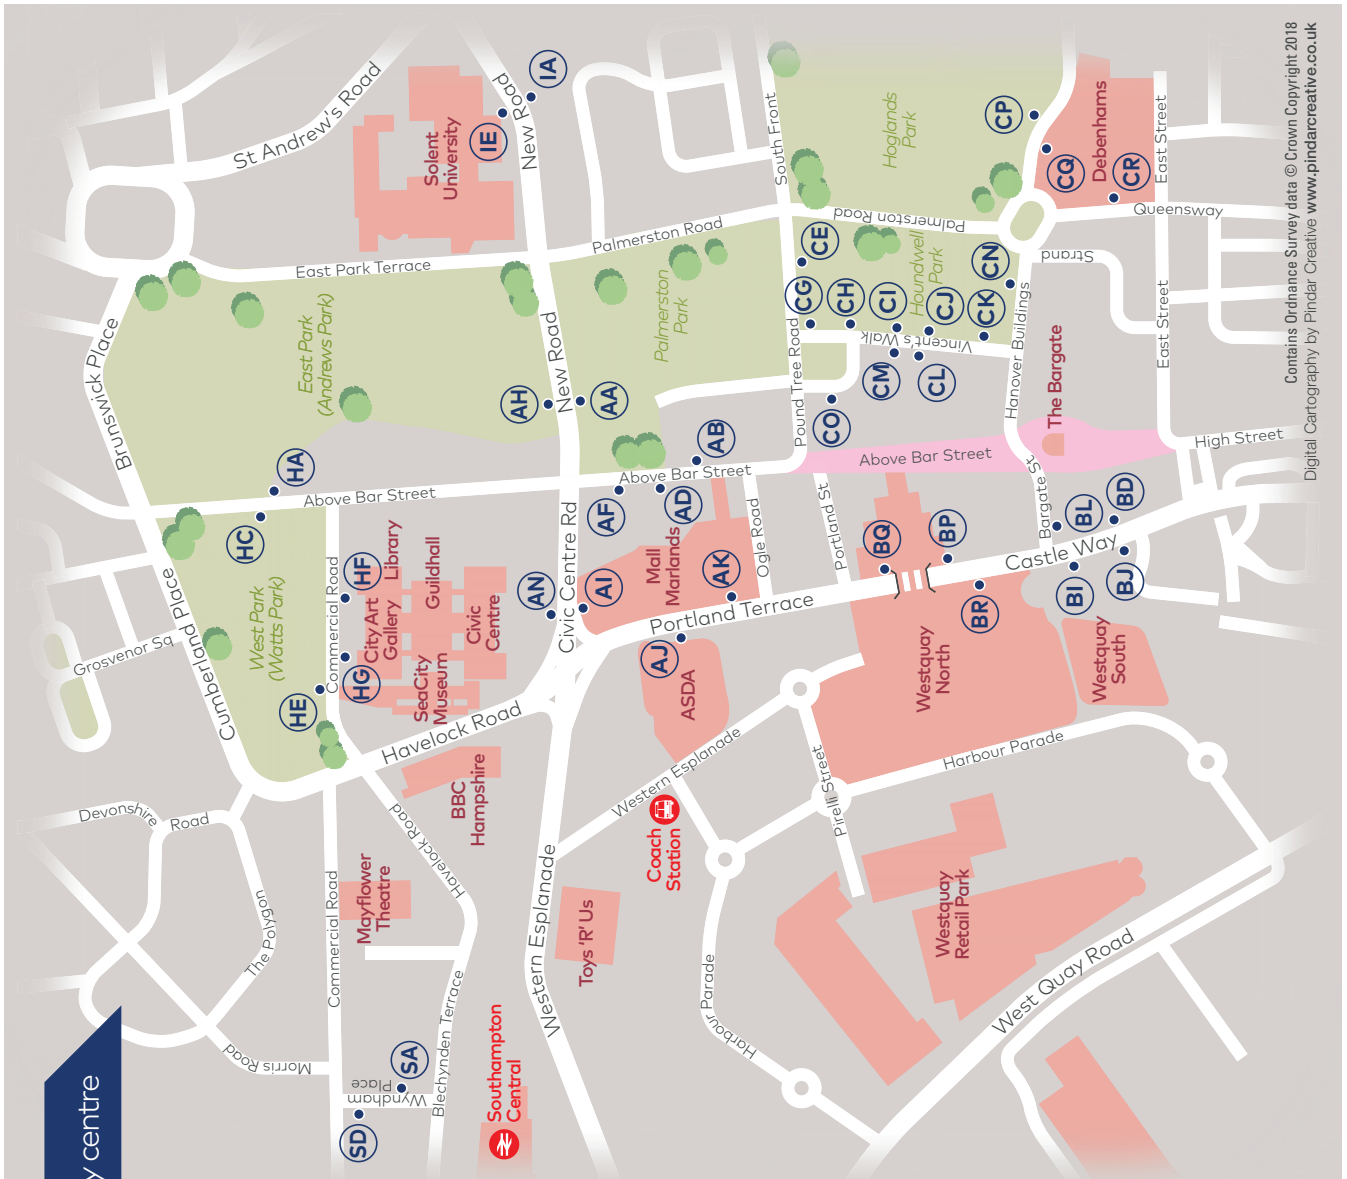

network charges may apply

Southampton City Council: Where to catch your bus

where to catch your bus in the
North of the City

route	destination	stop	route	destination	stop
1	to City Centre	SA	7	to City Centre	AI
1	to Lordshill	HF SD	9	to Sholing	AH AN
2	to City Centre	SA	12	to Lordshill	HF SD
2	to Millbrook	HG SD	12	to Townhill	HE SA
3	to Lordshill	HF SD	13	to Harefield	AN SF
3	to Thornhill	HE SA	40	to City Centre	HE SA
5	to Bassett Green	AN	40	to Tauntons College	HG SD
5	to Sholing	AI			

Southampton City Council: Where To Catch Your Bus

where to catch your bus in Southampton city centre

Route	Towards	Bus Stops
2	Millbrook Starts/finishes at CL in Vincent's Walk	CL AF HG SD
3	Lords Hill Starts/finishes at CL in Vincent's Walk Uses CM in Vincent's Walk	BJ CM AF HF SD
3	Thornhill Uses CK in Vincent's Walk	SA HE AB CK BD
6	Hamble Starts/finishes at CE in Pound Tree Road	CE BD
7	Portswood/Townhill Starts/finishes at CO in Vincent's Walk (outside Firehouse)	CO AD HC
8	Hedge End Starts from CE in Pound Tree Road on all days Terminates at CH in Vincent's Walk on Mondays to Saturdays Terminates at CE in Pound Tree Road on Sundays	CE BL BR AJ AN AH IE
9	Sholing Starts from CH in Vincent's Walk on all days Arrives at CE in Pound Tree Road on all days	CH CN CP
11	Weston Starts/finishes at CJ in Vincent's Walk	CJ BD
13	Harefield Starts/finishes at CI in Vincent's Walk	CI CN CP
40	Richard Taunton College/ Lordshill Starts/finishes at CG in Vincent's Walk	CG AF HF SD
X4	Fareham/Portsmouth Starts/finishes at BI in Castle Way	BI CN CR
X5	Fareham/Gosport Starts/finishes at BI in Castle Way	BI CN CR

Sunday & Public Holidays*

Time	Route	Destination	Notes	Time	Route	Destination	Notes	Time	Route	Destination	Notes
0800	349	Hawkhurst Cranbrook		1209	349	Hawkhurst Cranbrook		1541	101	Conquest Hospital	
1009	349	Hawkhurst Cranbrook		1341	101	Conquest Hospital		1609	349	Hawkhurst Cranbrook	
1341	101	Conquest Hospital		1409	349	Hawkhurst Cranbrook		1741	101	Conquest Hospital	