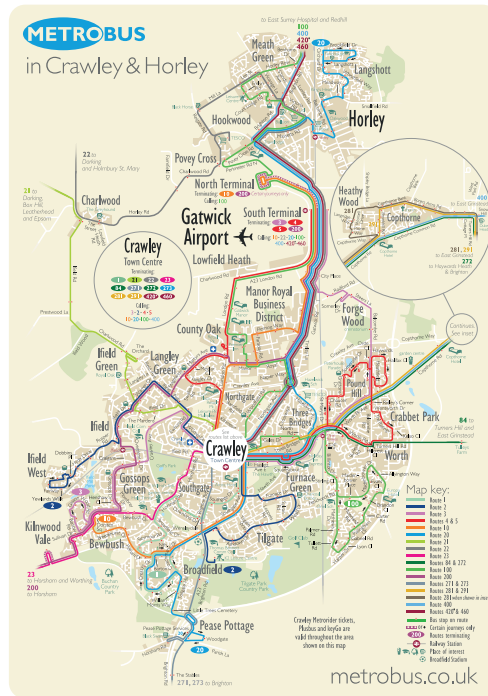

52: RUSPER - FAYGATE - COLGATE - HORSHAM - TESCO

From 31st August 2021

Mondays and Thursdays

Rusper Road Roundabout, A264	0930	Broadbridge Heath, Tesco	1227
Rusper, Star	0937	Horsham, Bus Station	1235
Faygate, Station	0942	Horsham, Carfax	1237
Colgate, Dragon	0946	Horsham, Station	1240
Roffey Corner	0951	Roffey Corner	1245
Horsham, Station	0956	Colgate, Dragon	1251
Horsham, Albion Way	0959	Faygate, Station	1256
Horsham, Bus Station	1001	Rusper, Star	1303
Broadbridge Heath, Tesco	1010	Rusper Road Roundabout, A264	1308

We accept contactless on our buses

Travel Smart Travel 'Appy

- Easy ticket purchasing
- Door-to-door journey planning
- Real-time information and live bus tracking
- Live departure boards for bus stops
- Service disruption information
- Check how busy/quiet the bus is in real time
- Favourite bus stops and journeys
- Carbon emissions savings calculator
- Step count

Download our app today

Available on the App Store and Google Play.

metrobus.co.uk

Timetables are also available on request in large print, audio CD, or braille.

01293 449191

We accept contactless

For Live Bus Departures
download our app
metrobus.co.uk/app
...or scan here

network charges may apply